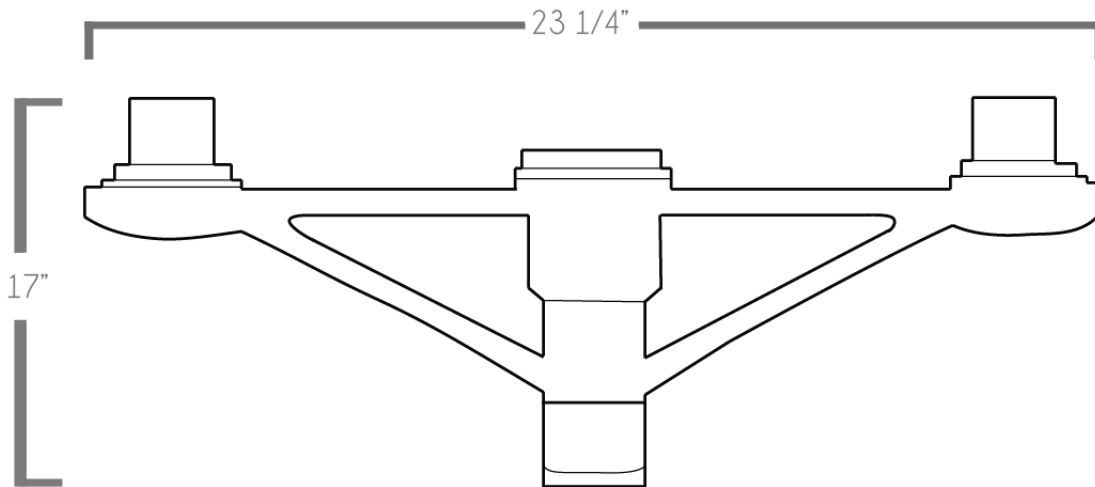

CRYSTAL SIGNATURE
CRYSTAL SIGNATURE

DATE	
PROJECT	
TYPE	
NOTE	
PREPARED BY	

CLP-SL-X-91

Post Arm

The **CLP-SL-X-91** is constructed with cast aluminum. This post-arm mount is capable of accommodating 2-3 luminaires; the third luminaire would be mounted on the center column.

dimensions

ordering guide

Example: CLP-SL-X-91-POST-1-BZ

CLP-SL-X-91	POST	1	BZ
A.	B.	C.	D.
A. Item Number	CLP-SL-X-91		
B. Post Arm Orientation	<ul style="list-style-type: none"> • POST 		
C. Number of Arm Configurations	1 arm 	2 arm 	3 arm 
D. Finish	BZ- BRONZE GRY- GRAY BLK- BLACK WH- WHITE CUS- CUSTOM		