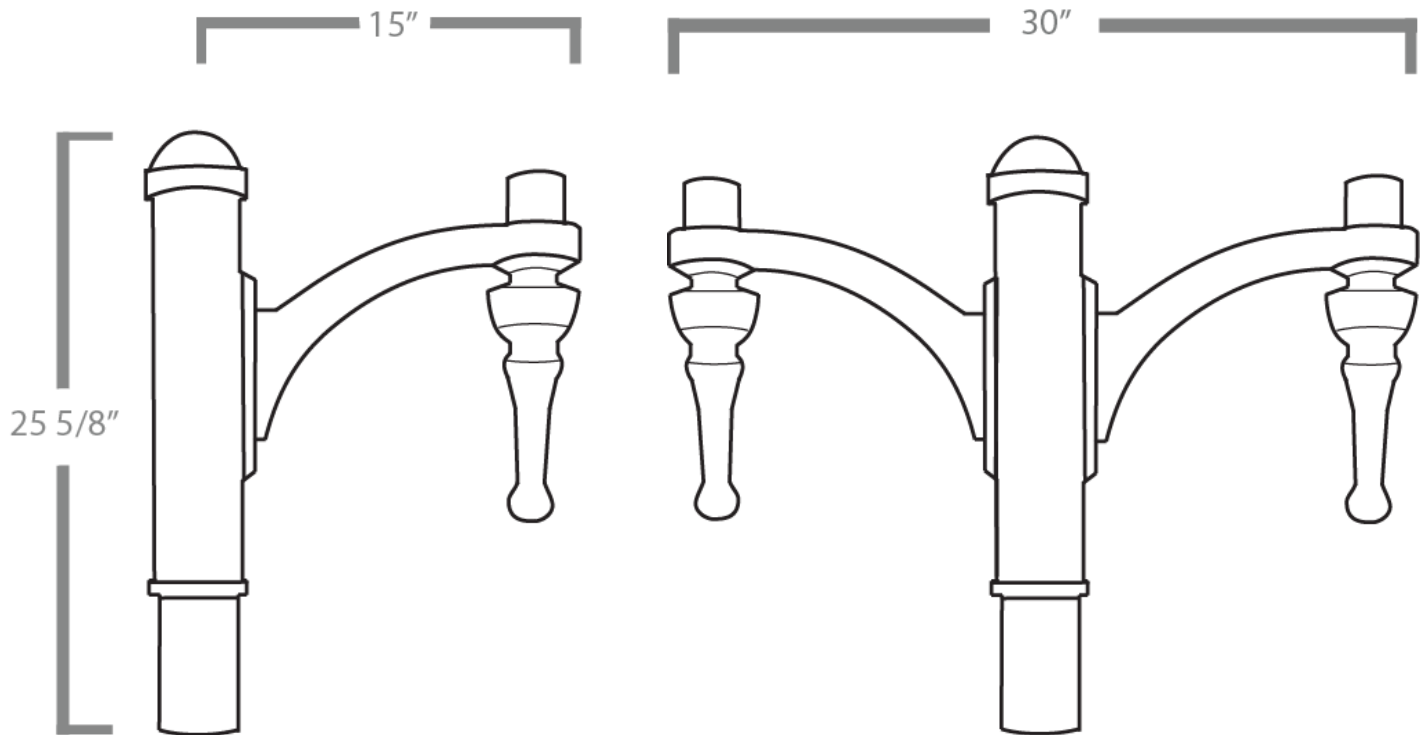

CRYSTAL SIGNATURE
CRYSTAL SIGNATURE

DATE	
PROJECT	
TYPE	
NOTE	
PREPARED BY	

CLP-SL-M-159

Post Arm

The **CLP-SL-M-159** has a simple and decorative design. This arm mount is available in 1-4 different arm configurations. It is also designed to slip over pole sizes: 3" Ø, 4" Ø and custom. Lastly, the **CLP-SL-M-159** has a tubing post arm made of cast aluminum for post and pendant fixtures.

Ordering Guide

Example: CLP-SL-M-159-PENDANT-1-BZ

CLP-SL-M-159	PENDANT	1	BZ
--------------	---------	---	----

A.

B.

C.

D.

A. Item Number	CLP-SL-M-159
-----------------------	--------------