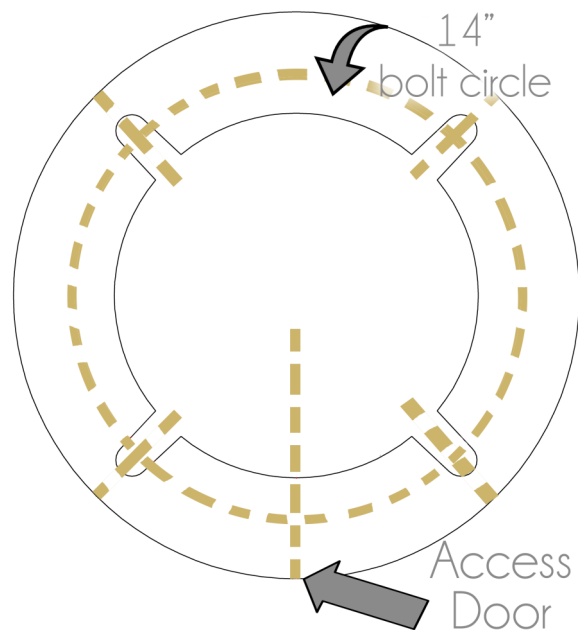

CRYSTAL SIGNATURE
CRYSTAL SIGNATURE

DATE	
PROJECT	
TYPE	
NOTE	
PREPARED BY	

CLP-SL-L-237

Base for Pole

The CLP-SL-237 is designed for contemporary or traditional locations. This Victorian styled base is built with cast aluminum. Shafts come in sizes: 4", 5" and custom.

dimensions

Ordering Guide

Example: CLP-SL-L-237-4F8.188-BZ

CLP-SL-L-237	4F8.188	BZ
A.	B.	C.

A. Item Number	CLP-SL-L-237
-----------------------	---------------------

B. Cast Base and Shaft	Shaft Diameter	Finished Height	Wall Thickness	Smooth Shaft Order #	Fluted Shaft Order #
	4"	8'	0.125	CLP-SL-L-237-4S8.125	
	4"	9'	0.125	CLP-SL-L-237-4S9.125	
	4"	10'	0.125	CLP-SL-L-237-4S10.125	
	4"	11'	0.125	CLP-SL-L-237-4S11.125	
	4"	12'	0.125	CLP-SL-L-237-4S12.125	
	4"	13'	0.125	CLP-SL-L-237-4S13.125	
	4"	14'	0.125	CLP-SL-L-237-3S14.125	
	4"	8'	0.188		CLP-SL-L-237-4F8.188
	4"	9'	0.188		CLP-SL-L-237-4F9.188
	4"	10'	0.188		CLP-SL-L-237-4F10.188
	4"	11'	0.188		CLP-SL-L-237-4F11.188
	4"	12'	0.188		CLP-SL-L-237-4F12.188
	4"	13'	0.188		CLP-SL-L-237-4F13.188
	4"	14'	0.188		CLP-SL-L-237-4F14.188
	4"	15'	0.188		CLP-SL-L-237-4F15.188
	4"	16'	0.188	CLP-SL-L-237-4S16.188	CLP-SL-L-237-4F16.188
	5"	14'	0.125	CLP-SL-L-237-5S14.125	
	5"	15'	0.125	CLP-SL-L-237-5S15.125	
	5"	16'	0.125	CLP-SL-L-237-5S16.125	
5"	18'	0.188	CLP-SL-L-237-5S18.188		