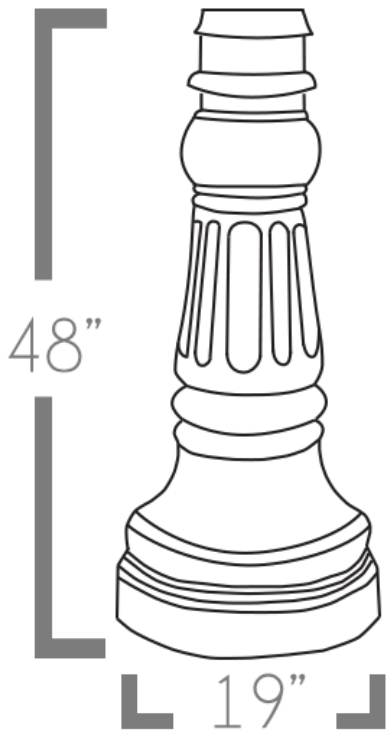

CRYSTAL SIGNATURE
CRYSTAL SIGNATURE

DATE	
PROJECT	
TYPE	
NOTE	
PREPARED BY	

CLP-SL-L-237

Base for Pole

The CLP-SL-237 is designed for contemporary or traditional locations. This Victorian styled base is built with cast aluminum. Shafts come in sizes: 4", 5" and custom.

dimensions

Ordering Guide

Example: CLP-SL-L-237-4F8.188-BZ

CLP-SL-L-237	4F8.188	BZ
A.	B.	C.

A. Item Number	CLP-SL-L-237
-----------------------	---------------------

B. Cast Base and Shaft	Shaft Diameter	Finished Height	Wall Thickness	Smooth Shaft Order #	Fluted Shaft Order #
	4"	8'	0.125	CLP-SL-L-237-4S8.125	
	4"	9'	0.125	CLP-SL-L-237-4S9.125	
	4"	10'	0.125	CLP-SL-L-237-4S10.125	
	4"	11'	0.125	CLP-SL-L-237-4S11.125	
	4"	12'	0.125	CLP-SL-L-237-4S12.125	
	4"	13'	0.125	CLP-SL-L-237-4S13.125	
	4"	14'	0.125	CLP-SL-L-237-3S14.125	
	4"	8'	0.188		CLP-SL-L-237-4F8.188
	4"	9'	0.188		CLP-SL-L-237-4F9.188
	4"	10'	0.188		CLP-SL-L-237-4F10.188
	4"	11'	0.188		CLP-SL-L-237-4F11.188
	4"	12'	0.188		CLP-SL-L-237-4F12.188
	4"	13'	0.188		CLP-SL-L-237-4F13.188
	4"	14'	0.188		CLP-SL-L-237-4F14.188
	4"	15'	0.188		CLP-SL-L-237-4F15.188
	4"	16'	0.188	CLP-SL-L-237-4S16.188	CLP-SL-L-237-4F16.188
	5"	14'	0.125	CLP-SL-L-237-5S14.125	
	5"	15'	0.125	CLP-SL-L-237-5S15.125	
	5"	16'	0.125	CLP-SL-L-237-5S16.125	
5"	18'	0.188	CLP-SL-L-237-5S18.188		