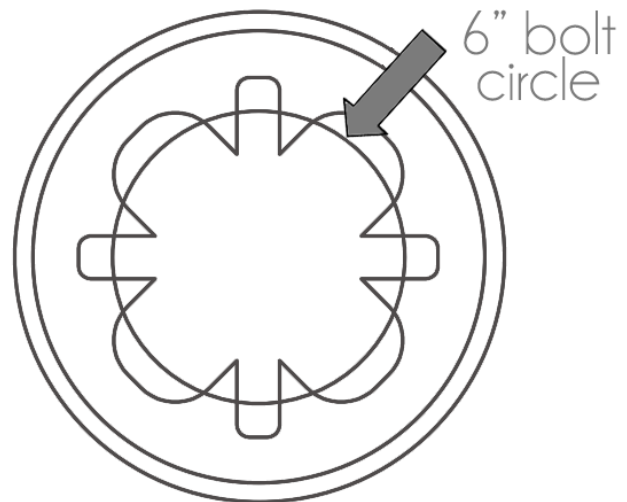

The CLP-SL-84-4 is constructed with cast aluminum. Shafts come in sizes: 4" and custom.

**dimensions**

|                       |             |
|-----------------------|-------------|
| <b>A. Item Number</b> | CLP-SL-84-4 |
|-----------------------|-------------|

| <b>B. Cast Base and Shaft</b> | Shaft Diameter | Finished Height | Wall Thickness | Smooth Shaft Order # | Fluted Shaft Order #         |
|-------------------------------|----------------|-----------------|----------------|----------------------|------------------------------|
|                               | 4"             | 8'              | 0.125          | CLP-SL-84-4-4S8.125  |                              |
|                               | 4"             | 9'              | 0.125          | CLP-SL-84-4-4S9.125  |                              |
|                               | 4"             | 10'             | 0.125          | CLP-SL-84-4-4S10.125 |                              |
|                               | 4"             | 11'             | 0.125          | CLP-SL-84-4-4S11.125 |                              |
|                               | 4"             | 12'             | 0.125          | CLP-SL-84-4-4S12.125 |                              |
|                               | 4"             | 8'              | 0.188          |                      | CLP-SL-84-4-4F8.188          |
|                               | 4"             | 9'              | 0.188          |                      | CLP-SL-84-4-4F9.188          |
|                               | 4"             | 10'             | 0.188          |                      | CLP-SL-84-4- <b>4F10.188</b> |
|                               | 4"             | 11'             | 0.188          |                      | CLP-SL-84-4-4F11.188         |
|                               | 4"             | 12'             | 0.188          | CLP-SL-84-4-4S12.188 | CLP-SL-84-4-4F12.188         |