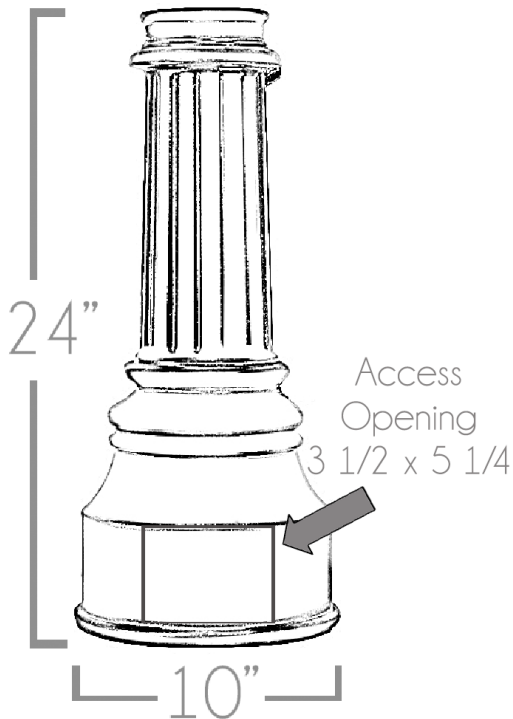

The CLP-SL-84-4 is constructed with cast aluminum. Shafts come in sizes: 4" and custom.

**dimensions**

|                       |             |
|-----------------------|-------------|
| <b>A. Item Number</b> | CLP-SL-84-4 |
|-----------------------|-------------|

| <b>B. Cast Base and Shaft</b> | Shaft Diameter | Finished Height | Wall Thickness | Smooth Shaft Order # | Fluted Shaft Order #         |
|-------------------------------|----------------|-----------------|----------------|----------------------|------------------------------|
|                               | 4"             | 8'              | 0.125          | CLP-SL-84-4-4S8.125  |                              |
|                               | 4"             | 9'              | 0.125          | CLP-SL-84-4-4S9.125  |                              |
|                               | 4"             | 10'             | 0.125          | CLP-SL-84-4-4S10.125 |                              |
|                               | 4"             | 11'             | 0.125          | CLP-SL-84-4-4S11.125 |                              |
|                               | 4"             | 12'             | 0.125          | CLP-SL-84-4-4S12.125 |                              |
|                               | 4"             | 8'              | 0.188          |                      | CLP-SL-84-4-4F8.188          |
|                               | 4"             | 9'              | 0.188          |                      | CLP-SL-84-4-4F9.188          |
|                               | 4"             | 10'             | 0.188          |                      | CLP-SL-84-4- <b>4F10.188</b> |
|                               | 4"             | 11'             | 0.188          |                      | CLP-SL-84-4-4F11.188         |
|                               | 4"             | 12'             | 0.188          | CLP-SL-84-4-4S12.188 | CLP-SL-84-4-4F12.188         |