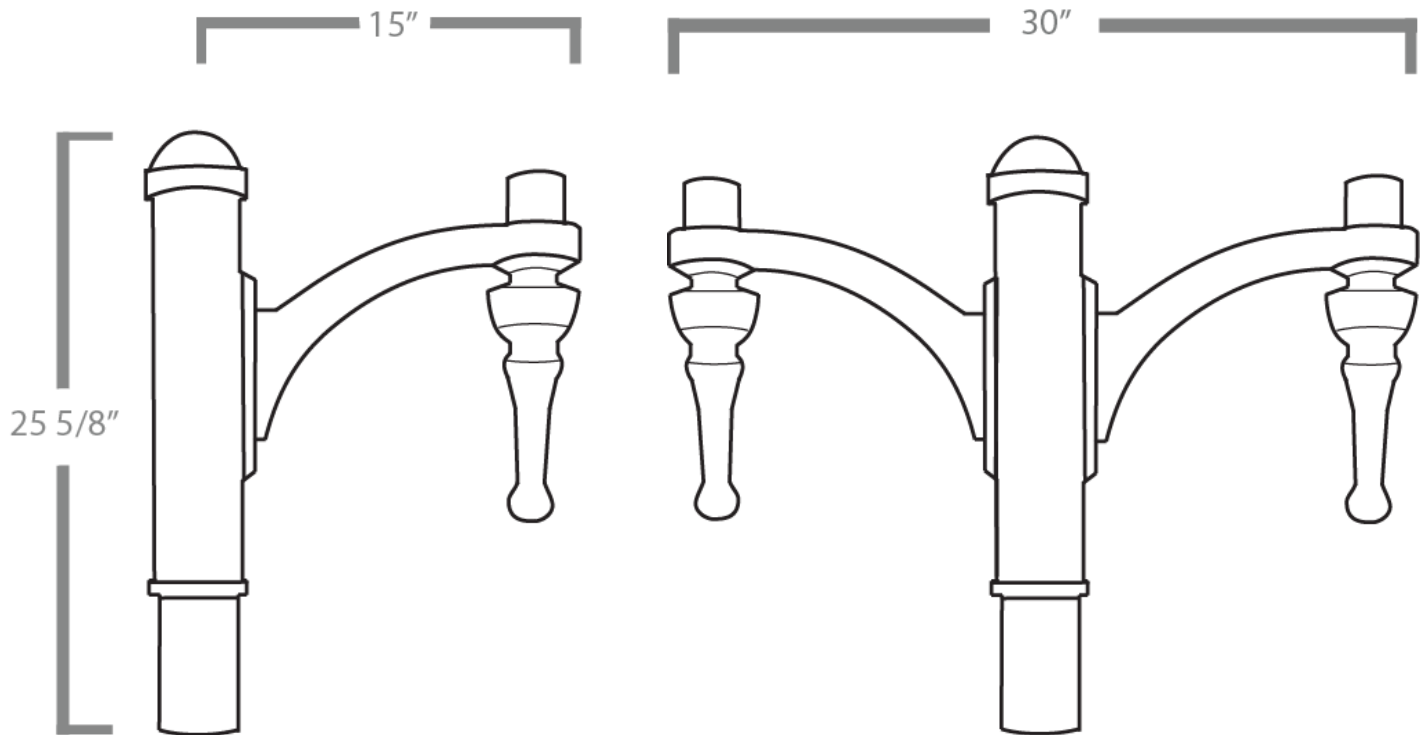

### **CLA-SL-M-159**

### **Post Arm**

The **CLA-SL-M-159** has a simple and decorative design. This arm mount is available in 1-4 different arm configurations. It is also designed to slip over pole sizes: 3" Ø, 4" Ø and custom. Lastly, the **CLA-SL-M-159** has a tubing post arm made of cast aluminum for post and pendant fixtures.

# Ordering Guide

Example: CLA-SL-M-159-PENDANT-1-BZ

CLA-SL-M-159	PENDANT	1	BZ
A.	B.	C.	D.
<b>A. Item Number</b>	CLA-SL-M-159		
<b>B. Post Arm Orientation</b>	<ul style="list-style-type: none"> <li>• PENDANT</li> <li>• POST</li> </ul>		
<b>C. Number of Arm Configurations</b>	1 arm 	2 arm 	 3 arm  4 arm
<b>D. Finish</b>	BZ- BRONZE GRY- GRAY BLK- BLACK WH- WHITE CUS- CUSTOM		