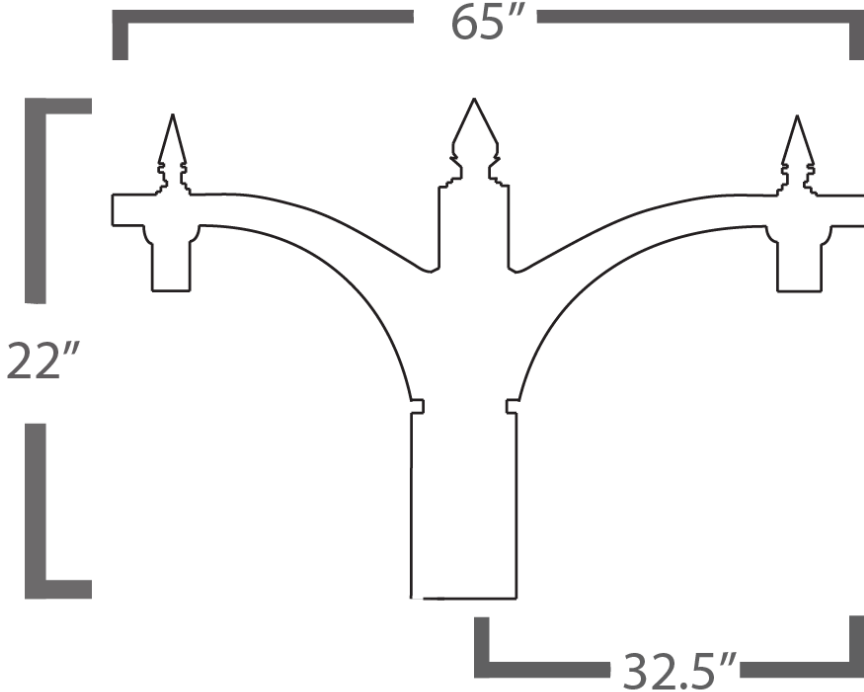

CRYSTAL SIGNATURE
CRYSTAL SIGNATURE

DATE	
PROJECT	
TYPE	
NOTE	
PREPARED BY	

CLA-SL-X-10

Post Arm

The CLA-SL-X-10 accommodates pendant fixture(s). This post arm is available as a single post arm (1 luminaire) or as a twin post arm (2 luminaires). This durable arm is constructed of cast aluminum.

dimensions

ordering guide

Example: CLP-SL-X-10-POST-1-BZ

CLP-SL-X-10	POST	1	BZ
A.	B.	C.	D.
A. Item Number	CLP-SL-X-10		
B. Post Arm Orientation	<ul style="list-style-type: none"> • POST 		
C. Number of Arm Configurations	1 arm 	2 arm 	
D. Finish	BZ- BRONZE GRY- GRAY BLK- BLACK WH- WHITE CUS- CUSTOM		