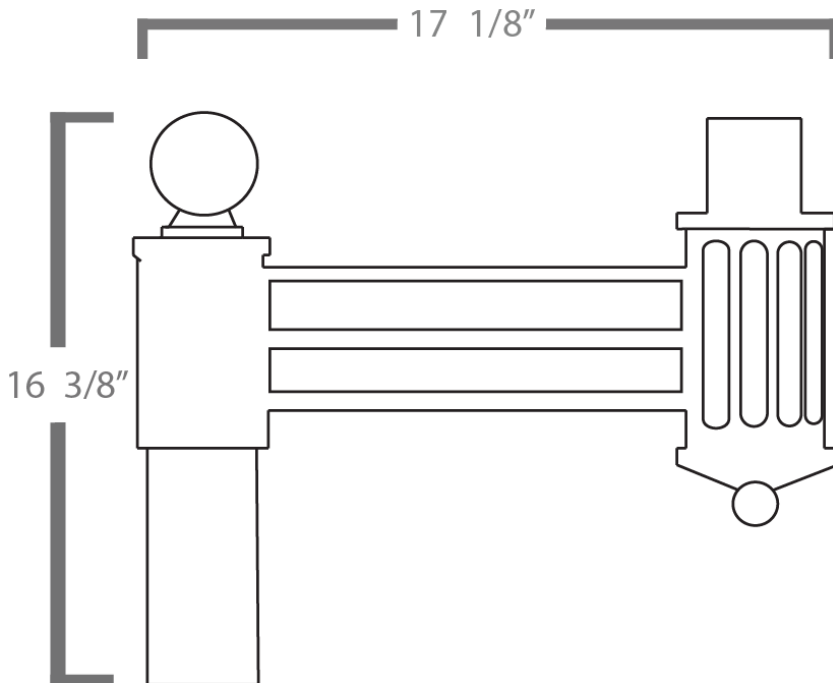

CRYSTAL SIGNATURE
CRYSTAL SIGNATURE

DATE	
PROJECT	
TYPE	
NOTE	
PREPARED BY	

CLA-SL-X-155

Post Arm

The CLA-SL-X-155 is constructed from casted aluminum with a decorative scroll. This arm post accommodates up to (3) posts or pendants fixtures by assembling (3) arms. The CLA-SL-X-155 is designed to slip over pole sizes: 3" Ø, 4" Ø and custom.

ordering guide

Example: CLP-SL-X-155-POST-1-BZ

CLP-SL-X-155	POST	1	BZ
A.	B.	C.	D.
A. Item Number	CLP-SL-X-155		
B. Post Arm Orientation	<ul style="list-style-type: none"> • POST 		
C. Number of Arm Configurations	1 arm 	2 arm 	3 arm 
D. Finish	BZ- BRONZE GRY- GRAY BLK- BLACK WH- WHITE CUS- CUSTOM		