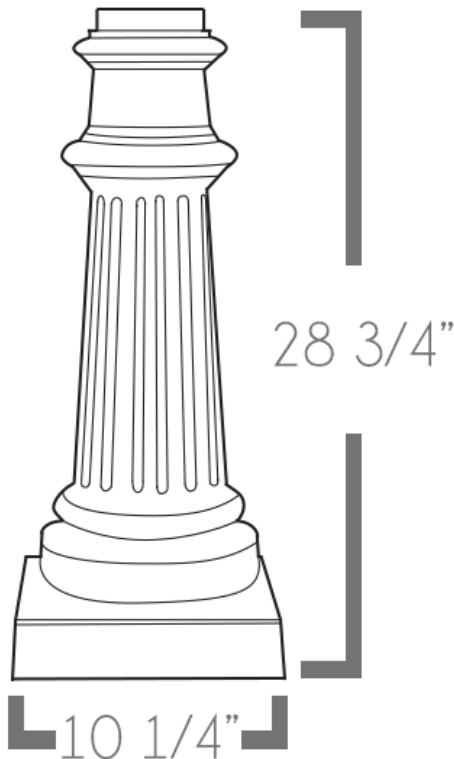

CRYSTAL SIGNATURE
CRYSTAL SIGNATURE

DATE	
PROJECT	
TYPE	
NOTE	
PREPARED BY	

CLP-SL-X-122

Base for Pole

The **CLP-SL-X-122** is a tall decorative fluted base built with cast aluminum. It is also constructed with an aluminum shaft. The shaft is available in the following sizes: 3", 4" and custom.

dimensions

Ordering Guide

Example: CLP-SL-X-122-4F11.188-BZ-GL

CLP-SL-X-122	4F11.188	BZ	GL
A.	B.	C.	D.

A. Item Number	CLP-SL-X-122
-----------------------	---------------------

B. Cast Base and Shaft	Shaft Diameter	Finished Height	Wall Thickness	Smooth Shaft Order #	Fluted Shaft Order #
	3"	6'	0.125	CLP-SL-X-122-3S6.125	CLP-SL-X-122-3F6.125
	3"	7'	0.125	CLP-SL-X-122-3S7.125	CLP-SL-X-122-3F7.125
	3"	8'	0.125	CLP-SL-X-122-3S8.125	CLP-SL-X-122-3F8.125
	3"	9'	0.125	CLP-SL-X-122-3S9.125	CLP-SL-X-122-3F9.125
	3"	10'	0.125	CLP-SL-X-122-3S10.125	CLP-SL-X-122-3F10.125
	3"	11'	0.188	CLP-SL-X-122-3S11.188	CLP-SL-X-122-3F11.125
	3"	12'	0.188	CLP-SL-X-122-3S12.188	CLP-SL-X-122-3F12.125
	4"	8'	0.125	CLP-SL-X-122-4S8.125	CLP-SL-X-122-4F8.125
	4"	9'	0.125	CLP-SL-X-122-4S9.125	CLP-SL-X-122-4F9.125
	4"	10'	0.125	CLP-SL-X-122-4S10.125	CLP-SL-X-122-4F10.125
	4"	11'	0.188	CLP-SL-X-122-4S11.125	CLP-SL-X-122-4F11.188
	4"	12'	0.188	CLP-SL-X-122-4S12.125	CLP-SL-X-122-4F12.188
	4"	13'	0.188	CLP-SL-X-122-4S13.125	CLP-SL-X-122-4F13.188
	4"	14'	0.188	CLP-SL-X-122-4S14.125	CLP-SL-X-122-4F14.188
	4"	15'	0.188	CLP-SL-X-122-4S15.188	CLP-SL-X-122-4F15.188
	4"	16'	0.188	CLP-SL-X-122-4S16.188	CLP-SL-X-122-4F16.188
4"	17'	0.188	CLP-SL-X-122-4S17.188	CLP-SL-X-122-4F17.188	