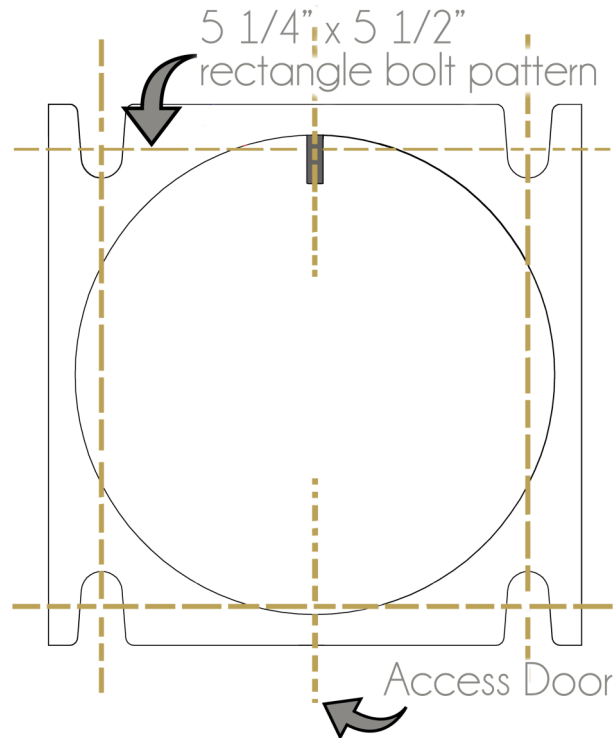

CRYSTAL SIGNATURE
CRYSTAL SIGNATURE

DATE	
PROJECT	
TYPE	
NOTE	
PREPARED BY	

CLP-SL-X-122

Base for Pole

The **CLP-SL-X-122** is a tall decorative fluted base built with cast aluminum. It is also constructed with an aluminum shaft. The shaft is available in the following sizes: 3", 4" and custom.

dimensions

Ordering Guide

Example: CLP-SL-X-122-4F11.188-BZ-GL

CLP-SL-X-122	4F11.188	BZ	GL
A.	B.	C.	D.

A. Item Number	CLP-SL-X-122
-----------------------	---------------------

B. Cast Base and Shaft	Shaft Diameter	Finished Height	Wall Thickness	Smooth Shaft Order #	Fluted Shaft Order #
	3"	6'	0.125	CLP-SL-X-122-3S6.125	CLP-SL-X-122-3F6.125
	3"	7'	0.125	CLP-SL-X-122-3S7.125	CLP-SL-X-122-3F7.125
	3"	8'	0.125	CLP-SL-X-122-3S8.125	CLP-SL-X-122-3F8.125
	3"	9'	0.125	CLP-SL-X-122-3S9.125	CLP-SL-X-122-3F9.125
	3"	10'	0.125	CLP-SL-X-122-3S10.125	CLP-SL-X-122-3F10.125
	3"	11'	0.188	CLP-SL-X-122-3S11.188	CLP-SL-X-122-3F11.125
	3"	12'	0.188	CLP-SL-X-122-3S12.188	CLP-SL-X-122-3F12.125
	4"	8'	0.125	CLP-SL-X-122-4S8.125	CLP-SL-X-122-4F8.125
	4"	9'	0.125	CLP-SL-X-122-4S9.125	CLP-SL-X-122-4F9.125
	4"	10'	0.125	CLP-SL-X-122-4S10.125	CLP-SL-X-122-4F10.125
	4"	11'	0.188	CLP-SL-X-122-4S11.125	CLP-SL-X-122-4F11.188
	4"	12'	0.188	CLP-SL-X-122-4S12.125	CLP-SL-X-122-4F12.188
	4"	13'	0.188	CLP-SL-X-122-4S13.125	CLP-SL-X-122-4F13.188
	4"	14'	0.188	CLP-SL-X-122-4S14.125	CLP-SL-X-122-4F14.188
	4"	15'	0.188	CLP-SL-X-122-4S15.188	CLP-SL-X-122-4F15.188
	4"	16'	0.188	CLP-SL-X-122-4S16.188	CLP-SL-X-122-4F16.188
4"	17'	0.188	CLP-SL-X-122-4S17.188	CLP-SL-X-122-4F17.188	