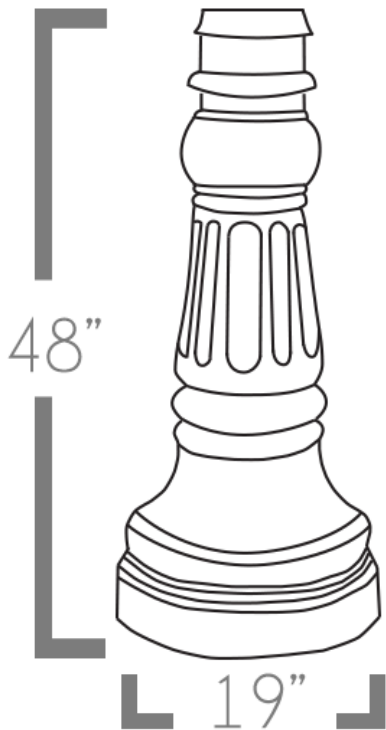

CRYSTAL SIGNATURE
CRYSTAL SIGNATURE

DATE	
PROJECT	
TYPE	
NOTE	
PREPARED BY	

CLP -SL -L -237

Base for Pole

The CLP -SL -237 is designed for contemporary or traditional locations. This Victorian styled base is built with cast aluminum. Shafts come in sizes: 4", 5" and custom.

dimensions

Ordering Guide

Example: CLP -SL -L -237-4F8.188-BZ-GL

CLP-SL-L-237	4F8.188	BZ	GL
A.	B.	C.	D.

A. Item Number	CLP-SL-L-237
----------------	--------------

B. Cast Base and Shaft	Shaft Diameter	Finished Height	Wall Thickness	Smooth Shaft Order #	Fluted Shaft Order #
	4"	8'	0.125	CLP-SL-L-237-4S8.125	
	4"	9'	0.125	CLP-SL-L-237-4S9.125	
	4"	10'	0.125	CLP-SL-L-237-4S10.125	
	4"	11'	0.125	CLP-SL-L-237-4S11.125	
	4"	12'	0.125	CLP-SL-L-237-4S12.125	
	4"	13'	0.125	CLP-SL-L-237-4S13.125	
	4"	14'	0.125	CLP-SL-L-237-3S14.125	
	4"	8'	0.188		CLP-SL-L-237-4F8.188
	4"	9'	0.188		CLP-SL-L-237-4F9.188
	4"	10'	0.188		CLP-SL-L-237-4F10.188
	4"	11'	0.188		CLP-SL-L-237-4F11.188
	4"	12'	0.188		CLP-SL-L-237-4F12.188
	4"	13'	0.188		CLP-SL-L-237-4F13.188
	4"	14'	0.188		CLP-SL-L-237-4F14.188
	4"	15'	0.188		CLP-SL-L-237-4F15.188
	4"	16'	0.188	CLP-SL-L-237-4S16.188	CLP-SL-L-237-4F16.188
	5"	14'	0.125	CLP-SL-L-237-5S14.125	
	5"	15'	0.125	CLP-SL-L-237-5S15.125	
	5"	16'	0.125	CLP-SL-L-237-5S16.125	
5"	18'	0.188	CLP-SL-L-237-5S18.188		