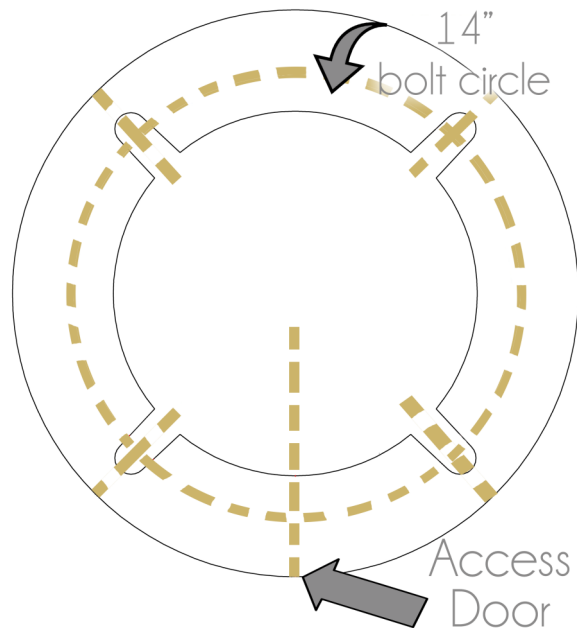

CRYSTAL SIGNATURE
CRYSTAL SIGNATURE

DATE	
PROJECT	
TYPE	
NOTE	
PREPARED BY	

CLP -SL -L -237

Base for Pole

The CLP -SL -237 is designed for contemporary or traditional locations. This Victorian styled base is built with cast aluminum. Shafts come in sizes: 4", 5" and custom.

dimensions

Ordering Guide

Example: CLP -SL -L -237-4F8.188-BZ-GL

CLP-SL-L-237	4F8.188	BZ	GL
A.	B.	C.	D.

A. Item Number	CLP-SL-L-237
----------------	--------------

B. Cast Base and Shaft	Shaft Diameter	Finished Height	Wall Thickness	Smooth Shaft Order #	Fluted Shaft Order #
	4"	8'	0.125	CLP-SL-L-237-4S8.125	
	4"	9'	0.125	CLP-SL-L-237-4S9.125	
	4"	10'	0.125	CLP-SL-L-237-4S10.125	
	4"	11'	0.125	CLP-SL-L-237-4S11.125	
	4"	12'	0.125	CLP-SL-L-237-4S12.125	
	4"	13'	0.125	CLP-SL-L-237-4S13.125	
	4"	14'	0.125	CLP-SL-L-237-3S14.125	
	4"	8'	0.188		CLP-SL-L-237-4F8.188
	4"	9'	0.188		CLP-SL-L-237-4F9.188
	4"	10'	0.188		CLP-SL-L-237-4F10.188
	4"	11'	0.188		CLP-SL-L-237-4F11.188
	4"	12'	0.188		CLP-SL-L-237-4F12.188
	4"	13'	0.188		CLP-SL-L-237-4F13.188
	4"	14'	0.188		CLP-SL-L-237-4F14.188
	4"	15'	0.188		CLP-SL-L-237-4F15.188
	4"	16'	0.188	CLP-SL-L-237-4S16.188	CLP-SL-L-237-4F16.188
	5"	14'	0.125	CLP-SL-L-237-5S14.125	
	5"	15'	0.125	CLP-SL-L-237-5S15.125	
	5"	16'	0.125	CLP-SL-L-237-5S16.125	
5"	18'	0.188	CLP-SL-L-237-5S18.188		