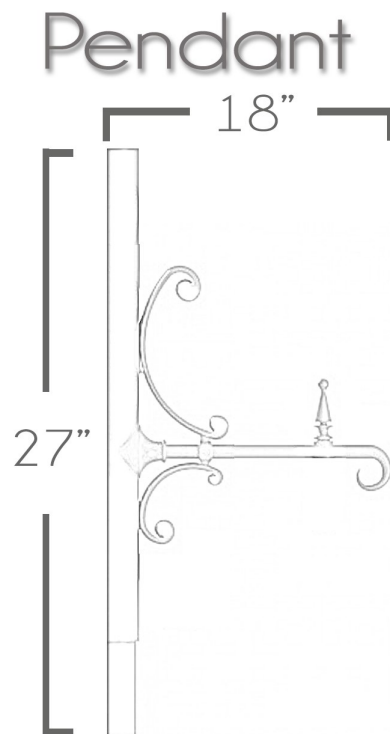

CRYSTAL SIGNATURE
CRYSTAL SIGNATURE

DATE	
PROJECT	
TYPE	
NOTE	
PREPARED BY	

CLP-SL-L-109

Post Arm

The **CLP-SL-L-109** is constructed from casted aluminum. The decorative scrolling permits a post or pendant fixture to be mounted onto the **CLP-SL-L-109**. This arm mount is designed to slip over pole sizes: 3" Ø, 4" Ø and custom. Lastly, this arm post allows up to (4) fixtures to be mounted when configured.

dimensions

Ordering Guide

Example: CLP-SL-L-109-POST-1-BZ

CLP-SL-L-109	POST	1	BZ
--------------	------	---	----

A.

B.

C.

D.

A. Item Number	CLP-SL-L-109
-----------------------	--------------

B. Post Arm Orientation	<ul style="list-style-type: none"> • POST • PENDANT
--------------------------------	---

C. Number of Arm Configurations	<p>1 arm</p> 	<p>2 arm</p> 	<p>3 arm</p> 	<p>4 arm</p> 
--	--	--	--	--