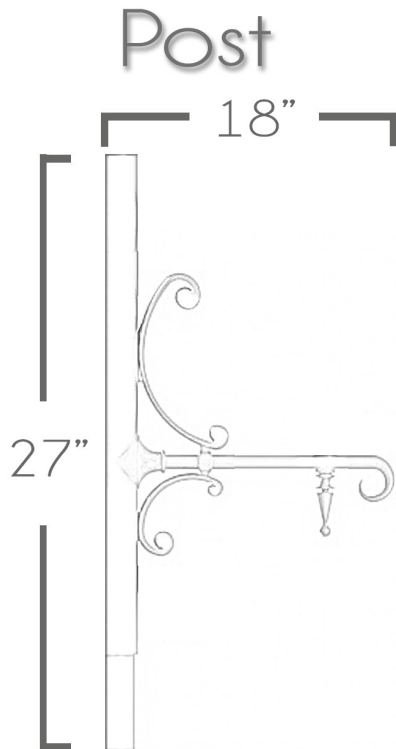

CRYSTAL SIGNATURE
CRYSTAL SIGNATURE

DATE	
PROJECT	
TYPE	
NOTE	
PREPARED BY	

CLP-SL-L-109

Post Arm

The **CLP-SL-L-109** is constructed from casted aluminum. The decorative scrolling permits a post or pendant fixture to be mounted onto the **CLP-SL-L-109**. This arm mount is designed to slip over pole sizes: 3" Ø, 4" Ø and custom. Lastly, this arm post allows up to (4) fixtures to be mounted when configured.

dimensions

Ordering Guide

Example: CLP-SL-L-109-POST-1-BZ

CLP-SL-L-109	POST	1	BZ
--------------	------	---	----

A.

B.

C.

D.

A. Item Number	CLP-SL-L-109
-----------------------	--------------

B. Post Arm Orientation	<ul style="list-style-type: none"> • POST • PENDANT
--------------------------------	---

C. Number of Arm Configurations	<p>1 arm</p> 	<p>2 arm</p> 	<p>3 arm</p> 	<p>4 arm</p> 
--	--	--	--	--