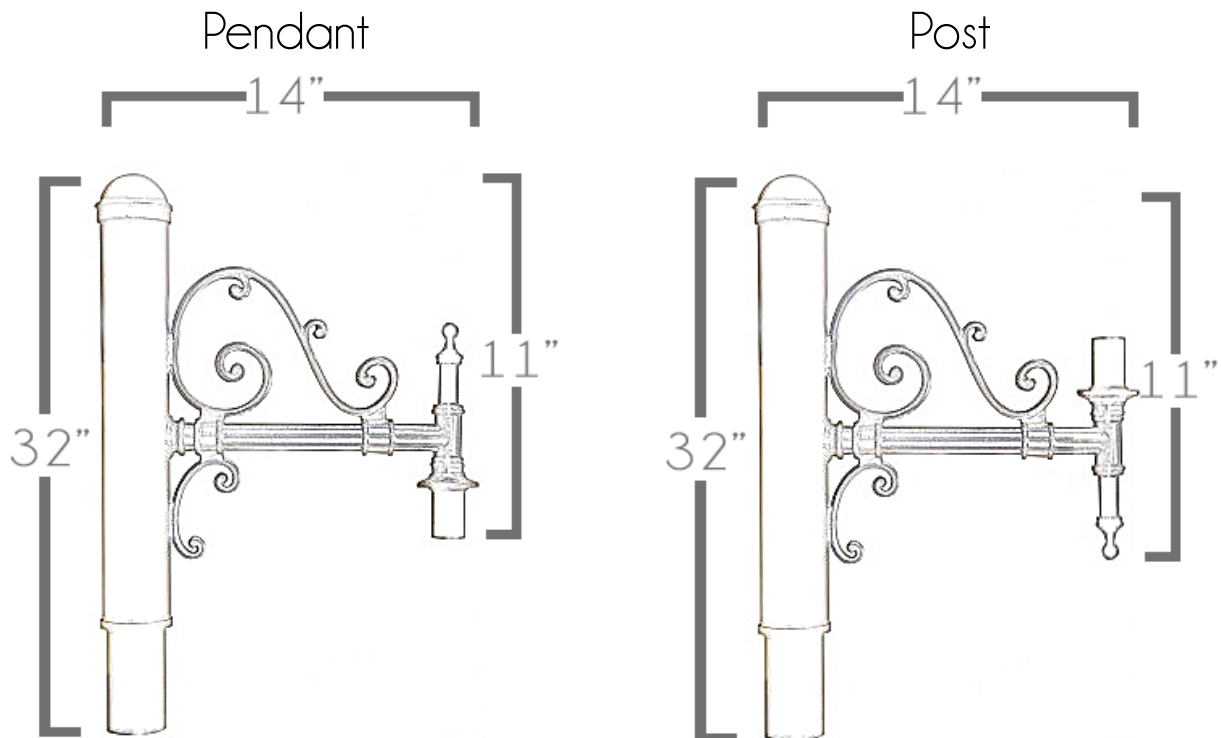

CRYSTAL SIGNATURE
CRYSTAL SIGNATURE

DATE	
PROJECT	
TYPE	
NOTE	
PREPARED BY	

CLP-SL-X-56-LG

Post Arm

This post arm is versatile due to its diverse mounting options. The decorative cast aluminum scrolling and finial is accessible for post mounting. In addition, this post arm is obtainable to mount a pendant fixture.
The CLP-SL-X-56-LG is made from extruded aluminum tubing.

dimensions

Ordering Guide

Example: CLP-SL-X-56-LG-POST-1-BZ

CLP-SL-X-56-LG	POST	1	BZ
A.	B.	C.	D.
A. Item Number	CLP-SL-X-56-LG		
B. Post Arm Orientation	<ul style="list-style-type: none"> • POST • PENDANT 		
C. Number of Arm Configurations	1 arm 	2 arm 	3 arm 
D. Finish	BZ- BRONZE GRY- GRAY BLK- BLACK WH- WHITE CUS- CUSTOM		