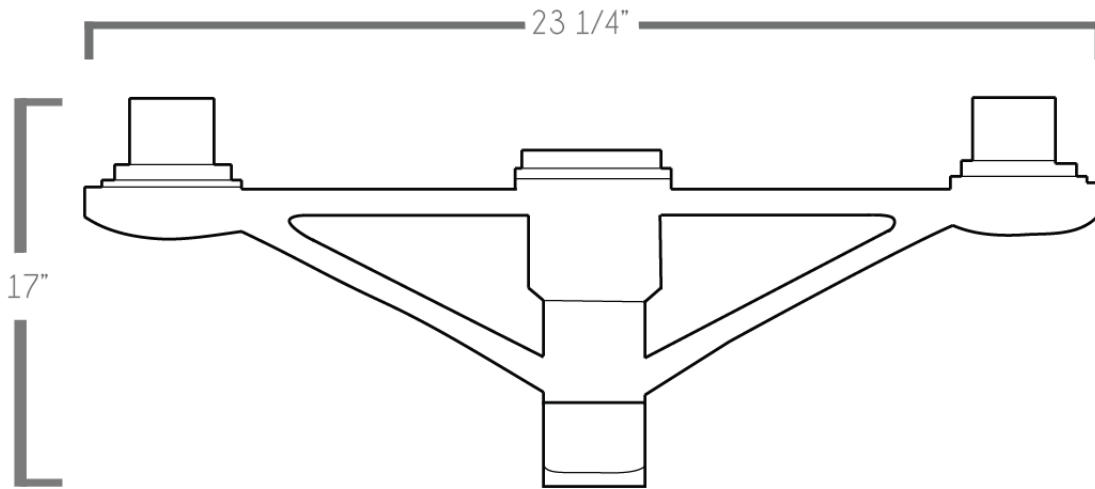

CRYSTAL SIGNATURE
CRYSTAL SIGNATURE

DATE	
PROJECT	
TYPE	
NOTE	
PREPARED BY	

CLA-SL-X-91

Post Arm

The CLA-SL-X-91 is constructed with cast aluminum. This post-arm mount is capable of accommodating 2-3 luminaires; the third luminaire would be mounted on the center column.

dimensions

ordering guide

Example: CLP-SL-X-91-POST-1-BZ

CLP-SL-X-91	POST	1	BZ
A.	B.	C.	D.
A. Item Number	CLP-SL-X-91		
B. Post Arm Orientation	<ul style="list-style-type: none"> • POST 		
C. Number of Arm Configurations	1 arm 	2 arm 	3 arm 
D. Finish	BZ- BRONZE GRY- GRAY BLK- BLACK WH- WHITE CUS- CUSTOM		