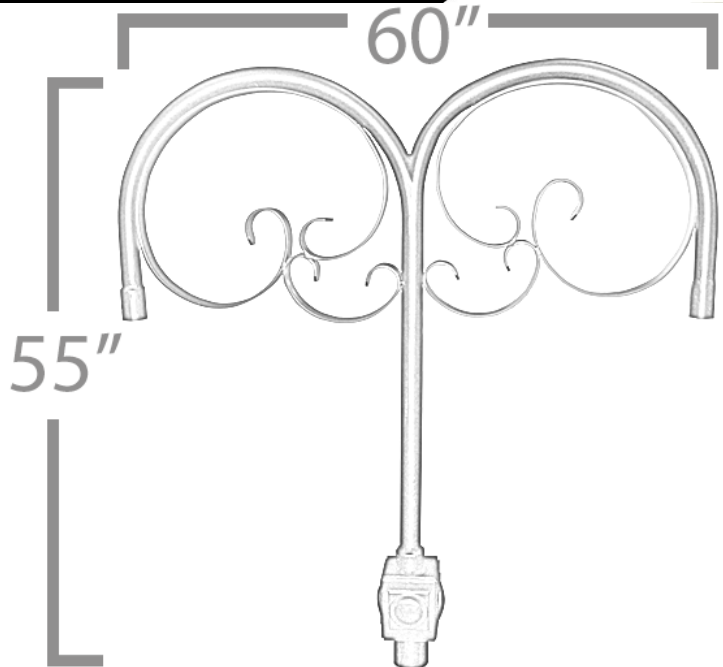

### Post Arm

The **CLP-GNARM-1-DBL** is best suitable for pendant fixtures. It is assembled with robust cast aluminum for guaranteed durability. The **CLP-GNARM-1-DBL** is constructed with swirl designs which create a simple, yet sophisticated look for outdoor locations such as: recreation parks, residential areas, walkways, and other exterior areas.

# ordering guide

Example: CLP-GNARM-1-DBL -POST-2-BZ

CLP-GNARM-1-DBL	POST	2	BZ
A.	B.	C.	D.
<b>A. Item Number</b>	CLP-GNARM-1-DBL		
<b>B. Post Arm Orientation</b>	<ul style="list-style-type: none"> <li>• POST</li> </ul>		
<b>C. Number of Arm Configurations</b>	2 arm 		
<b>D. Finish</b>	BZ- BRONZE GRY- GRAY BLK- BLACK WH- WHITE CUS- CUSTOM		