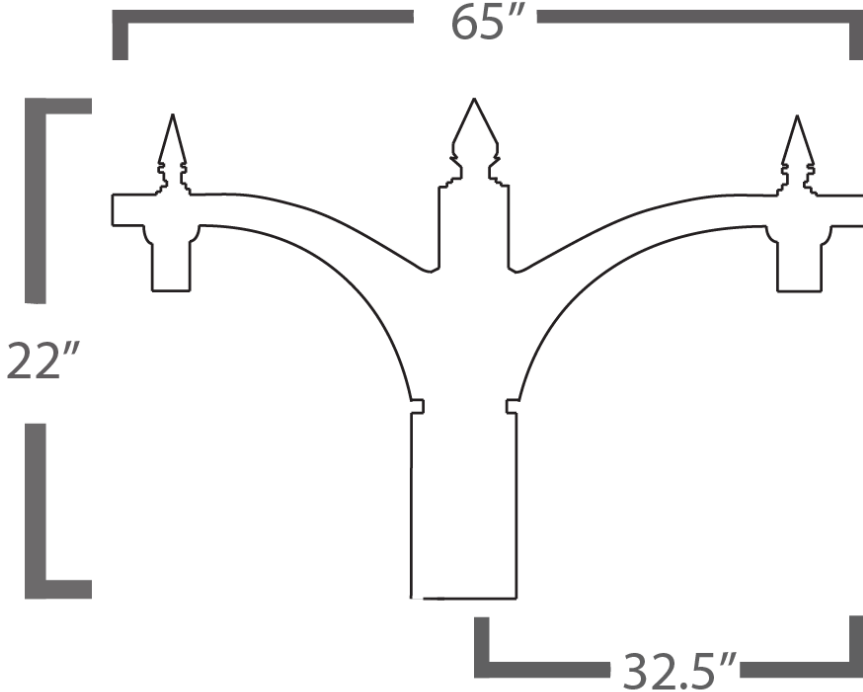

### Post Arm

The CLP-SL-X-10 accommodates pendant fixture(s). This post arm is available as a single post arm (1 luminaire) or as a twin post arm (2 luminaires). This durable arm is constructed of cast aluminum.

## dimensions

# ordering guide

Example: CLP-SL-X-10-POST-1-BZ

CLP-SL-X-10	POST	1	BZ
A.	B.	C.	D.
<b>A. Item Number</b>	CLP-SL-X-10		
<b>B. Post Arm Orientation</b>	<ul style="list-style-type: none"> <li>• POST</li> </ul>		
<b>C. Number of Arm Configurations</b>	1 arm 	2 arm 	
<b>D. Finish</b>	BZ- BRONZE GRY- GRAY BLK- BLACK WH- WHITE CUS- CUSTOM		