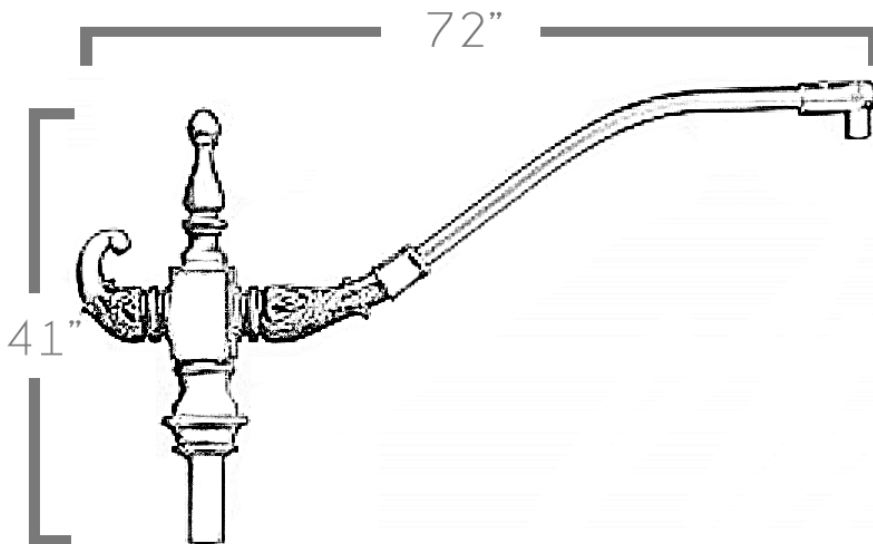

CRYSTAL SIGNATURE
CRYSTAL SIGNATURE

DATE	
PROJECT	
TYPE	
NOTE	
PREPARED BY	

CLP-SL-M-160

Post Arm

The **CLP-SL-M-160** is constructed of cast aluminum. It is built with a decorative arm tenon and extruded aluminum tubing for pendant fixture.

dimensions

Ordering Guide

Example: CLP-SL-M-160-PENDANT-1-BZ

CLP-SL-M-160	PENDANT	1	BZ
--------------	---------	---	----

A.

B.

C.

D.

A. Item Number	CLP-SL-M-160
-----------------------	--------------

B. Post Arm Orientation	<ul style="list-style-type: none"> PENDANT
--------------------------------	-----------------------------------------------------------