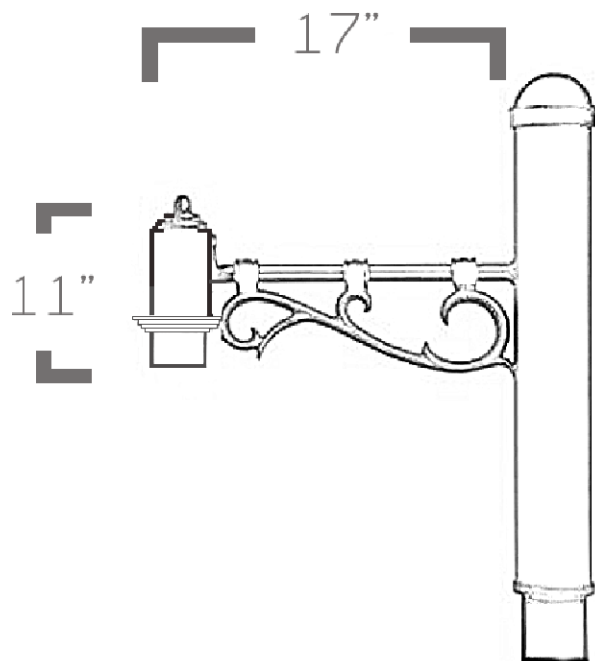

CRYSTAL SIGNATURE
CRYSTAL SIGNATURE

DATE	
PROJECT	
TYPE	
NOTE	
PREPARED BY	

CLP-SL-246B

Post Arm

This post arm projects simplicity and poise. It has tubing and a decorative cast made of aluminum. The **CLP-SL-246B** is a versatile post arm due to its ability to mount up to (4) fixtures.

dimensions

Ordering Guide

Example: CLP-SL-246B-POST-1-BZ

CLP-SL-246B	POST	1	BZ	
A.	B.	C.	D.	
A. Item Number	CLP-SL-246B			
B. Post Arm Orientation	<ul style="list-style-type: none"> • POST • PENDANT 			
C. Number of Arm Configurations	1 arm 	2 arm 	3 arm 	4 arm 
D. Finish	BZ- BRONZE GRY- GRAY BLK- BLACK WH- WHITE CUS- CUSTOM			