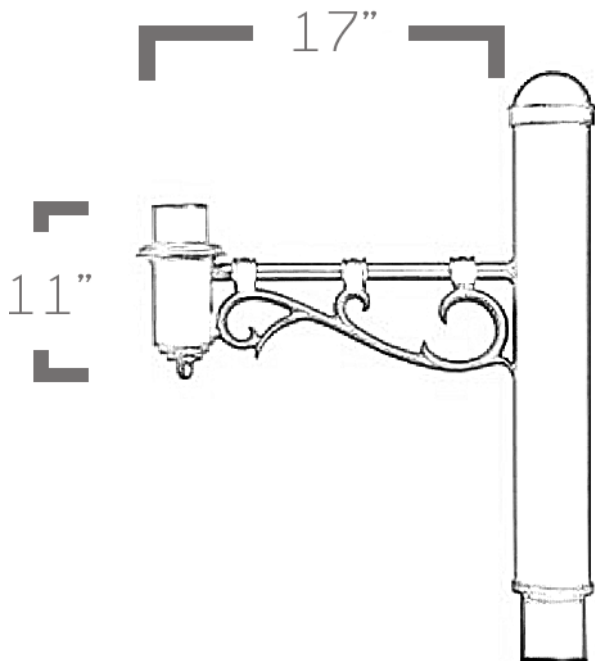

CRYSTAL SIGNATURE
CRYSTAL SIGNATURE

DATE	
PROJECT	
TYPE	
NOTE	
PREPARED BY	

CLP-SL-246B

Post Arm

This post arm projects simplicity and poise. It has tubing and a decorative cast made of aluminum. The **CLP-SL-246B** is a versatile post arm due to its ability to mount up to (4) fixtures.

dimensions

Ordering Guide

Example: CLP-SL-246B-POST-1-BZ

CLP-SL-246B	POST	1	BZ	
A.	B.	C.	D.	
A. Item Number	CLP-SL-246B			
B. Post Arm Orientation	<ul style="list-style-type: none"> • POST • PENDANT 			
C. Number of Arm Configurations	1 arm 	2 arm 	3 arm 	4 arm 
D. Finish	BZ- BRONZE GRY- GRAY BLK- BLACK WH- WHITE CUS- CUSTOM			