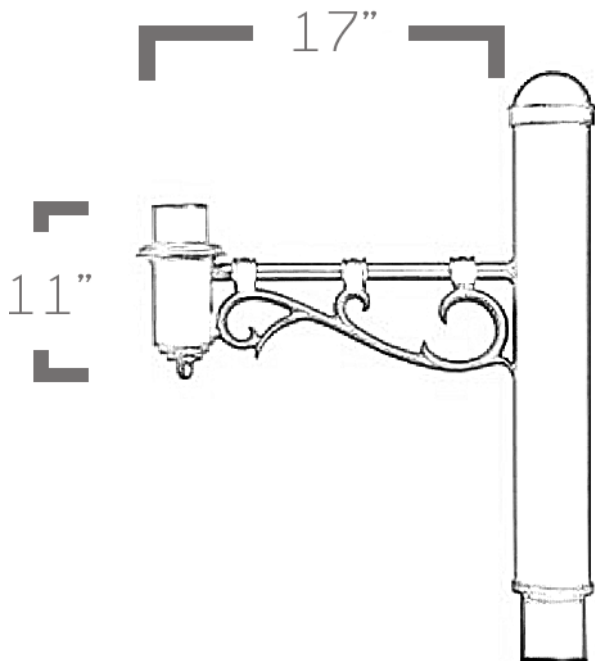

CRYSTAL SIGNATURE
CRYSTAL SIGNATURE

DATE	
PROJECT	
TYPE	
NOTE	
PREPARED BY	

CLA-SL-246B

Post Arm

This post arm projects simplicity and poise. It has tubing and a decorative cast made of aluminum. The **CLA-SL-246B** is a versatile post arm due to its ability to mount up to (4) fixtures.

dimensions

Ordering Guide

Example: CLA-SL-246B-POST-1-BZ

CLP-SL-246B	POST	1	BZ
-------------	------	---	----

A.

B.

C.

D.

A. Item Number	CLA-SL-246B
-----------------------	-------------

B. Post Arm Orientation	<ul style="list-style-type: none"> • POST • PENDANT
--------------------------------	---

C. Number of Arm Configurations	<p>1 arm</p> 	<p>2 arm</p> 	<p>3 arm</p> 	<p>4 arm</p> 
--	--	--	--	--