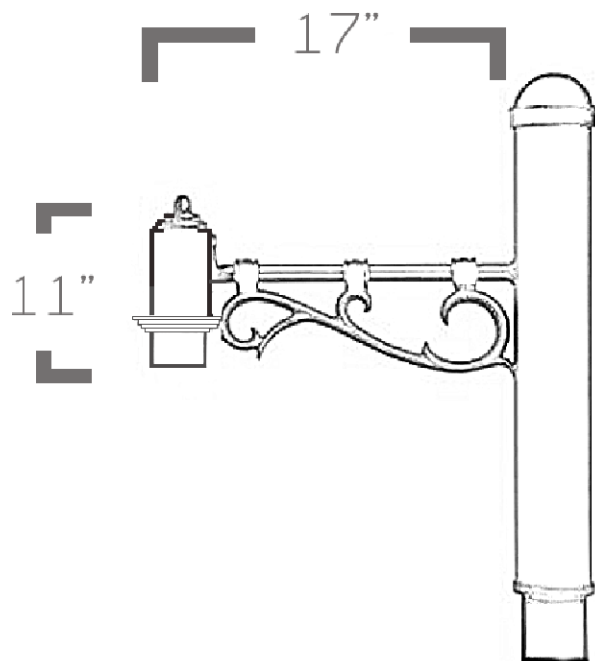

CRYSTAL SIGNATURE
CRYSTAL SIGNATURE

DATE	
PROJECT	
TYPE	
NOTE	
PREPARED BY	

CLA-SL-246B

Post Arm

This post arm projects simplicity and poise. It has tubing and a decorative cast made of aluminum. The **CLA-SL-246B** is a versatile post arm due to its ability to mount up to (4) fixtures.

dimensions

Ordering Guide

Example: CLA-SL-246B-POST-1-BZ

CLP-SL-246B	POST	1	BZ
-------------	------	---	----

A.

B.

C.

D.

A. Item Number	CLA-SL-246B
-----------------------	-------------

B. Post Arm Orientation	<ul style="list-style-type: none"> • POST • PENDANT
--------------------------------	---

C. Number of Arm Configurations	<p>1 arm</p> 	<p>2 arm</p> 	<p>3 arm</p> 	<p>4 arm</p> 
--	--	--	--	--