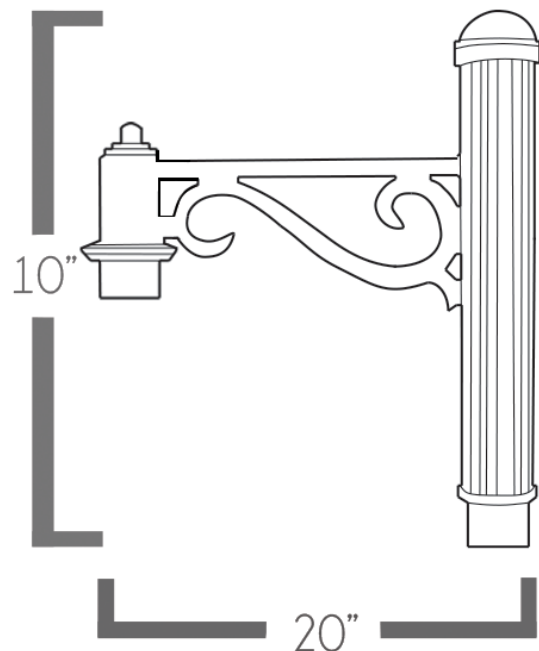

CRYSTAL SIGNATURE  
CRYSTAL SIGNATURE

DATE	
PROJECT	
TYPE	
NOTE	
PREPARED BY	

**CLP-SL-M-51**

**Post Arm**

The **CLP-SL-M-51** is a post arm made from extruded aluminum tubing. The versatility of this post arm makes it convenient for alternative installations. It occupies a decorative cast aluminum scrolling for post. Moreover, this post arm is also utilized as a pendant top fixture.

**dimensions**

Post

Pendant

# Ordering Guide

Example: CLP-SL-M-51-POST-1-BZ

CLP-SL-M-51	POST	1	BZ
-------------	------	---	----

**A.**

**B.**

**C.**

**D.**

<b>A. Item Number</b>	CLP-SL-M-51
-----------------------	-------------