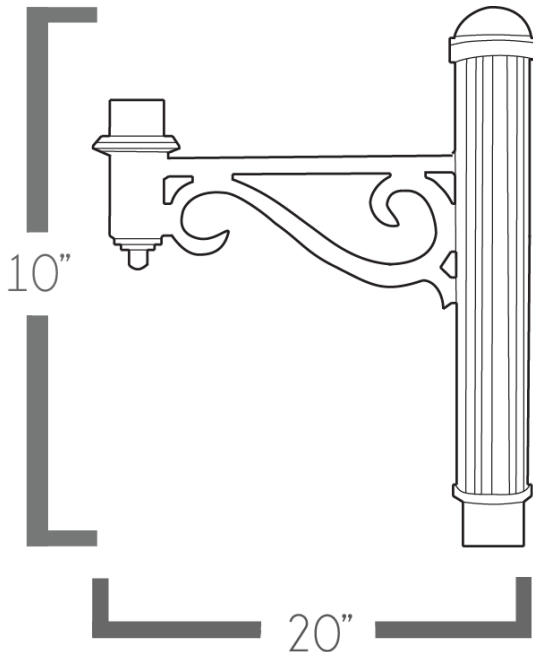

CRYSTAL SIGNATURE  
CRYSTAL SIGNATURE

DATE	
PROJECT	
TYPE	
NOTE	
PREPARED BY	

**CLP-SL-M-51**

**Post Arm**

The **CLP-SL-M-51** is a post arm made from extruded aluminum tubing. The versatility of this post arm makes it convenient for alternative installations. It occupies a decorative cast aluminum scrolling for post. Moreover, this post arm is also utilized as a pendant top fixture.

**dimensions**

Post

Pendant