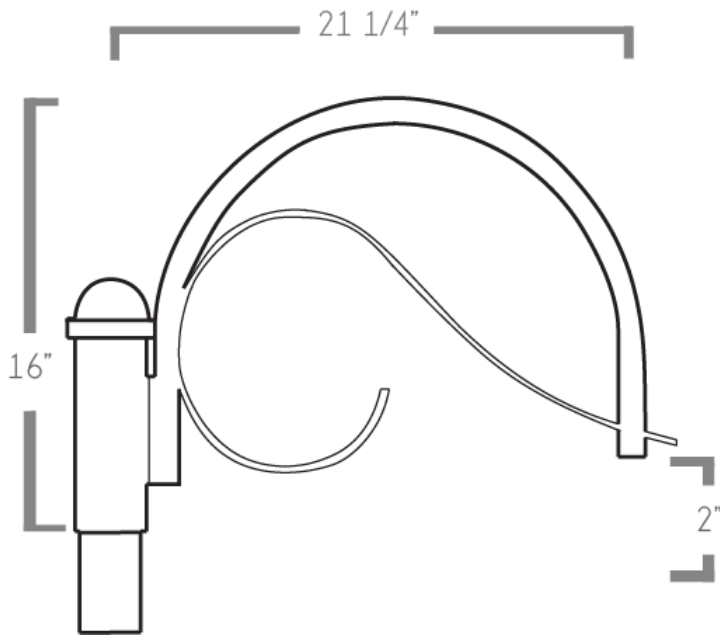

CRYSTAL SIGNATURE
CRYSTAL SIGNATURE

DATE	
PROJECT	
TYPE	
NOTE	
PREPARED BY	

CLP-GNARM-1-SNGL

Post Arm

The **CLP-GNARM-1-SNGL** is best suitable for pendant fixtures. It accommodates up to (4) pendant luminaires. This post arm is built with aluminum cast material for guaranteed durability.

dimensions

ordering guide

Example: CLP-GNARM-1-SNGL-POST-1-BZ

CLP-GNARM-1-SNGL	PENDANT	1	BZ	
A.	B.	C.	D.	
A. Item Number	CLP-GNARM-1-SNGL			
B. Post Arm Orientation	<ul style="list-style-type: none"> PENDANT 			
C. Number of Arm Configurations	1 arm 	2 arm 	 3 arm	 4 arm
D. Finish	BZ- BRONZE GRY- GRAY BLK- BLACK WH- WHITE CUS- CUSTOM			