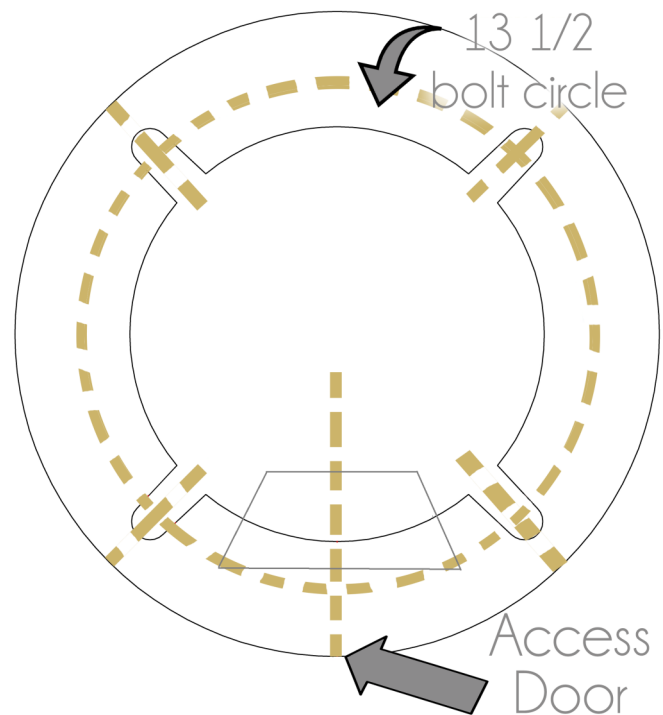

CRYSTAL SIGNATURE
CRYSTAL SIGNATURE

DATE	
PROJECT	
TYPE	
NOTE	
PREPARED BY	

CLP-SL-M-86

Base for Pole

This decorative base adds style and elegance to any given ambience. The design on this base and the overall material is constructed from cast aluminum. Shafts come in sizes: 4", 5" and custom.

dimensions

Ordering Guide

Example: CLP-SL-M-86-4F10.188-BZ

CLP-SL-M-86

4F10.188

BZ

A.

B.

C.

A. Item Number	CLP-SL-M-86
-----------------------	--------------------

	Shaft Diameter	Finished Height	Wall Thickness	Smooth Shaft Order #	Fluted Shaft Order #
	B. Cast Base and Shaft	4"	10'	0.125	CLP-SL-M-86-4S10.125
4"		11'	0.125	CLP-SL-M-86-4S11.125	
4"		12'	0.125	CLP-SL-M-86-4S12.125	
4"		13'	0.125	CLP-SL-M-86-4S13.125	
4"		14'	0.125	CLP-SL-M-86-4S14.125	
4"		10'	0.188		CLP-SL-M-86-4F8.188
4"		11'	0.188		CLP-SL-M-86-4F9.188
4"		12'	0.188		CLP-SL-M-86- 4F10.188
4"		13'	0.188		CLP-SL-M-86-4F11.188
4"		14'	0.188	CLP-SL-M-86-4S14.188	CLP-SL-M-86-4F12.188
4"		15'	0.188	CLP-SL-M-86-4S15.188	CLP-SL-M-86-4F15.188
4"		16'	0.188	CLP-SL-M-86-4S16.188	CLP-SL-M-86-4F16.188
5"		12'	0.125	CLP-SL-M-86-5S12.125	
5"		13'	0.125	CLP-SL-M-86-5S13.125	
5"		14'	0.125	CLP-SL-M-86-5S14.125	
5"		15'	0.125	CLP-SL-M-86-5S15.125	
5"		16'	0.125	CLP-SL-M-86-5S16.125	
5"		12'	0.188		CLP-SL-M-86-5F12.188
5"		13'	0.188		CLP-SL-M-86-5F13.188
5"		14'	0.188		CLP-SL-M-86-5F14.188
5"		15'	0.188		CLP-SL-M-86-5F15.188
5"		16'	0.188	CLP-SL-M-86-5S16.188	CLP-SL-M-86-5F16.188