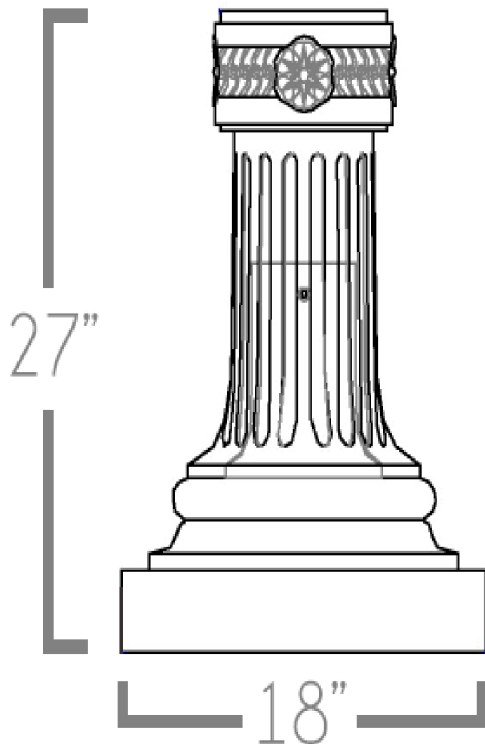

CRYSTAL SIGNATURE
CRYSTAL SIGNATURE

DATE	
PROJECT	
TYPE	
NOTE	
PREPARED BY	

CLP-SL-M-86

Base for Pole

This decorative base adds style and elegance to any given ambience. The design on this base and the overall material is constructed from cast aluminum. Shafts come in sizes: 4", 5" and custom.

dimensions

Ordering Guide

Example: CLP-SL-M-86-4F10.188-BZ

CLP-SL-M-86

4F10.188

BZ

A.

B.

C.

A. Item Number	CLP-SL-M-86
-----------------------	--------------------

	Shaft Diameter	Finished Height	Wall Thickness	Smooth Shaft Order #	Fluted Shaft Order #
	B. Cast Base and Shaft	4"	10'	0.125	CLP-SL-M-86-4S10.125
4"		11'	0.125	CLP-SL-M-86-4S11.125	
4"		12'	0.125	CLP-SL-M-86-4S12.125	
4"		13'	0.125	CLP-SL-M-86-4S13.125	
4"		14'	0.125	CLP-SL-M-86-4S14.125	
4"		10'	0.188		CLP-SL-M-86-4F8.188
4"		11'	0.188		CLP-SL-M-86-4F9.188
4"		12'	0.188		CLP-SL-M-86- 4F10.188
4"		13'	0.188		CLP-SL-M-86-4F11.188
4"		14'	0.188	CLP-SL-M-86-4S14.188	CLP-SL-M-86-4F12.188
4"		15'	0.188	CLP-SL-M-86-4S15.188	CLP-SL-M-86-4F15.188
4"		16'	0.188	CLP-SL-M-86-4S16.188	CLP-SL-M-86-4F16.188
5"		12'	0.125	CLP-SL-M-86-5S12.125	
5"		13'	0.125	CLP-SL-M-86-5S13.125	
5"		14'	0.125	CLP-SL-M-86-5S14.125	
5"		15'	0.125	CLP-SL-M-86-5S15.125	
5"		16'	0.125	CLP-SL-M-86-5S16.125	
5"		12'	0.188		CLP-SL-M-86-5F12.188
5"		13'	0.188		CLP-SL-M-86-5F13.188
5"		14'	0.188		CLP-SL-M-86-5F14.188
5"		15'	0.188		CLP-SL-M-86-5F15.188
5"		16'	0.188	CLP-SL-M-86-5S16.188	CLP-SL-M-86-5F16.188