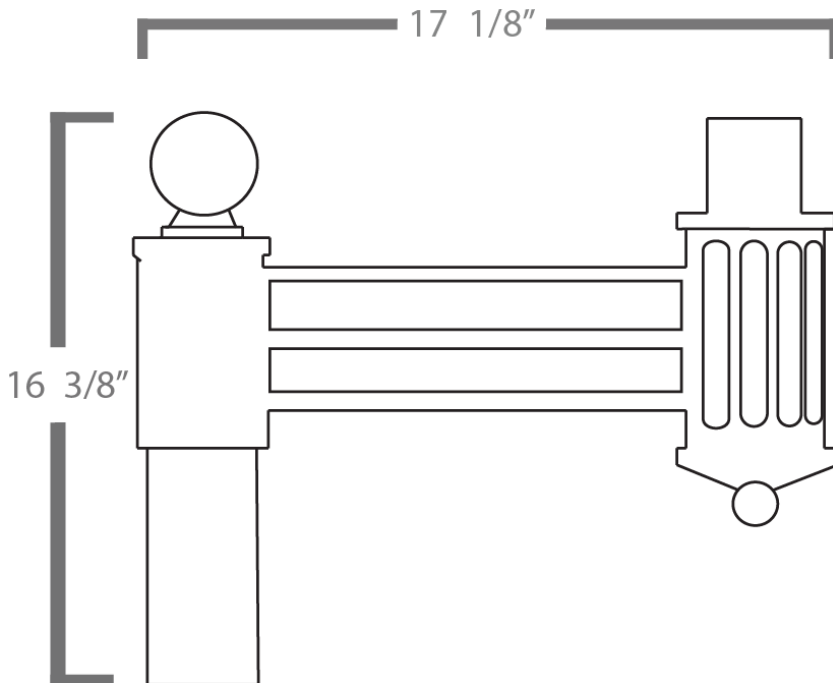

CRYSTAL SIGNATURE
CRYSTAL SIGNATURE

DATE	
PROJECT	
TYPE	
NOTE	
PREPARED BY	

CLP-SL-X-155

Post Arm

The **CLP-SL-X-155** is constructed from casted aluminum with a decorative scroll. This arm post accommodates up to (3) posts or pendants fixtures by assembling (3) arms. The **CLP-SL-X-155** is designed to slip over pole sizes: 3" Ø, 4" Ø and custom.

ordering guide

Example: CLP-SL-X-155-POST-1-BZ

CLP-SL-X-155	POST	1	BZ
A.	B.	C.	D.
A. Item Number	CLP-SL-X-155		
B. Post Arm Orientation	<ul style="list-style-type: none"> • POST 		
C. Number of Arm Configurations	1 arm 	2 arm 	3 arm 
D. Finish	BZ- BRONZE GRY- GRAY BLK- BLACK WH- WHITE CUS- CUSTOM		