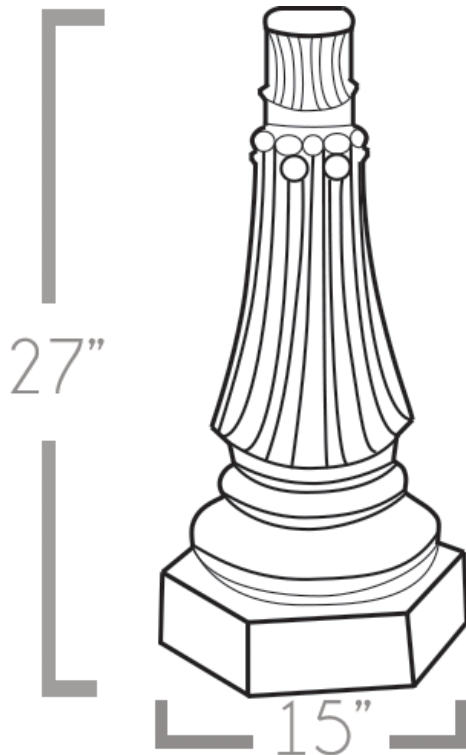

CRYSTAL SIGNATURE  
CRYSTAL SIGNATURE

DATE	
PROJECT	
TYPE	
NOTE	
PREPARED BY	

**CLP-SL-M-13**

**Base for Pole**

The hexagonal **CLP-SL-M-13** is built with cast aluminum. It is constructed with an embellished, pleated design. Shafts come in sizes: 3", 4" and custom.

**dimensions**

# Ordering Guide

Example: CLP-SL-M-13-4F10.188-BZ

CLP-SL-M-13	4F10.188	BZ
<b>A.</b>	<b>B.</b>	<b>C.</b>

<b>A. Item Number</b>	<b>CLP-SL-M-13</b>
-----------------------	--------------------

B. Cast Base and Shaft	Shaft Diameter	Finished Height	Wall Thickness	Smooth Shaft Order #	Fluted Shaft Order #
	3"	8'	0.125	CLP-SL-M-13-3S8.125	CLP-SL-M-13-3F8.125
	3"	9'	0.125	CLP-SL-M-13-3S9.125	CLP-SL-M-13-3F9.125
	3"	10'	0.125	CLP-SL-M-13-3S10.125	
	3"	10'	0.188	CLP-SL-M-13-3S10.188	
	3"	11'	0.188	CLP-SL-M-13-3S11.188	
	3"	12'	0.188	CLP-SL-M-13-3S12.188	
	4"	10'	0.125	CLP-SL-M-13-4S10.125	
	4"	11'	0.125	CLP-SL-M-13-4S11.125	
	4"	12'	0.125	CLP-SL-M-13-4S12.125	
	4"	13'	0.125	CLP-SL-M-13-4S13.125	
	4"	14'	0.125	CLP-SL-M-13-4S14.125	
	4"	10'	0.188		CLP-SL-M-13-4F10.188
	4"	11'	0.188		CLP-SL-M-13-4F11.188
	4"	12'	0.188		CLP-SL-M-13-4F12.188
	4"	13'	0.188		CLP-SL-M-13-4F13.188
4"	14'	0.188	CLP-SL-M-13-4S14.188	CLP-SL-M-13-4F14.188	