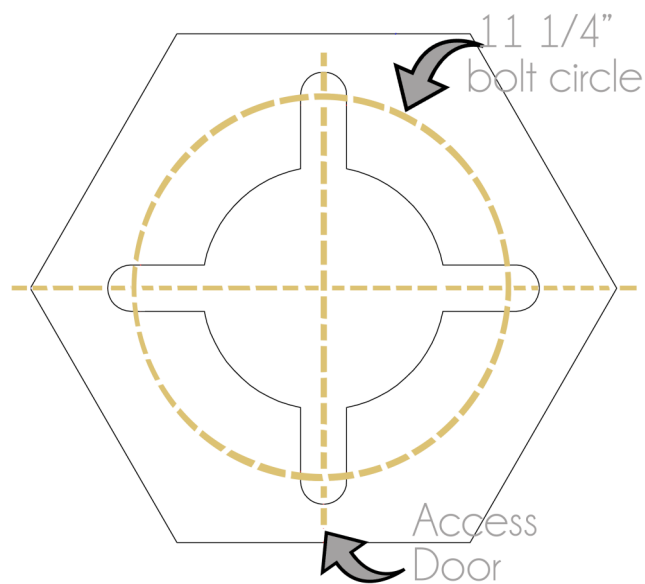

CRYSTAL SIGNATURE  
CRYSTAL SIGNATURE

DATE	
PROJECT	
TYPE	
NOTE	
PREPARED BY	

**CLP-SL-M-13**

**Base for Pole**

The hexagonal **CLP-SL-M-13** is built with cast aluminum. It is constructed with an embellished, pleated design. Shafts come in sizes: 3", 4" and custom.

**dimensions**

# Ordering Guide

Example: CLP-SL-M-13-4F10.188-BZ

CLP-SL-M-13	4F10.188	BZ
<b>A.</b>	<b>B.</b>	<b>C.</b>

<b>A. Item Number</b>	<b>CLP-SL-M-13</b>
-----------------------	--------------------

B. Cast Base and Shaft	Shaft Diameter	Finished Height	Wall Thickness	Smooth Shaft Order #	Fluted Shaft Order #
	3"	8'	0.125	CLP-SL-M-13-3S8.125	CLP-SL-M-13-3F8.125
	3"	9'	0.125	CLP-SL-M-13-3S9.125	CLP-SL-M-13-3F9.125
	3"	10'	0.125	CLP-SL-M-13-3S10.125	
	3"	10'	0.188	CLP-SL-M-13-3S10.188	
	3"	11'	0.188	CLP-SL-M-13-3S11.188	
	3"	12'	0.188	CLP-SL-M-13-3S12.188	
	4"	10'	0.125	CLP-SL-M-13-4S10.125	
	4"	11'	0.125	CLP-SL-M-13-4S11.125	
	4"	12'	0.125	CLP-SL-M-13-4S12.125	
	4"	13'	0.125	CLP-SL-M-13-4S13.125	
	4"	14'	0.125	CLP-SL-M-13-4S14.125	
	4"	10'	0.188		CLP-SL-M-13-4F10.188
	4"	11'	0.188		CLP-SL-M-13-4F11.188
	4"	12'	0.188		CLP-SL-M-13-4F12.188
	4"	13'	0.188		CLP-SL-M-13-4F13.188
4"	14'	0.188	CLP-SL-M-13-4S14.188	CLP-SL-M-13-4F14.188	