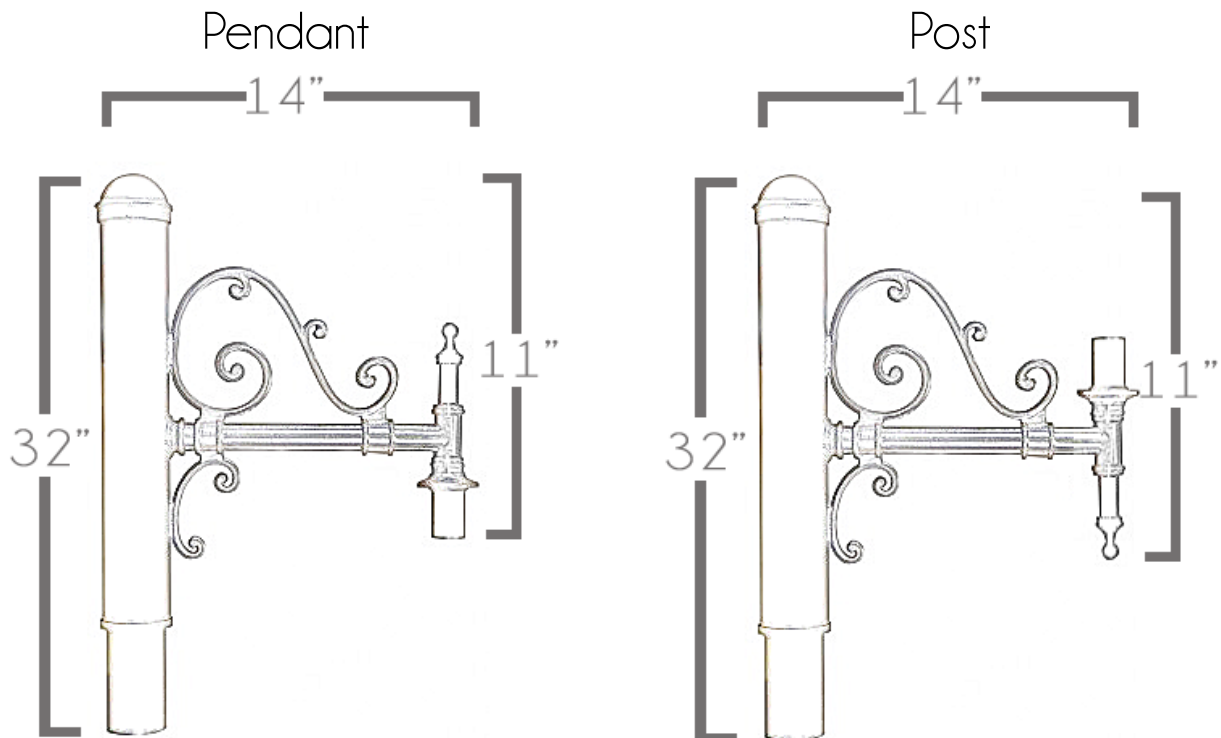

CRYSTAL SIGNATURE
CRYSTAL SIGNATURE

DATE	
PROJECT	
TYPE	
NOTE	
PREPARED BY	

CLP-SL-X-56-LG

Post Arm

This post arm is versatile due to its diverse mounting options. The decorative cast aluminum scrolling and finial is accessible for post mounting. In addition, this post arm is obtainable to mount a pendant fixture.
The CLP-SL-X-56-LG is made from extruded aluminum tubing.

dimensions

Ordering Guide

Example: CLP-SL-X-56-LG-POST-1-BZ

CLP-SL-X-56-LG	POST	1	BZ
----------------	------	---	----

A.

B.

C.

D.

A. Item Number	CLP-SL-X-56-LG
-----------------------	----------------

B. Post Arm Orientation	<ul style="list-style-type: none"> • POST • PENDANT
--------------------------------	---

C. Number of Arm Configurations	<p>1 arm</p> 	<p>2 arm</p> 	<p>3 arm</p> 	<p>4 arm</p> 
--	--	--	--	--