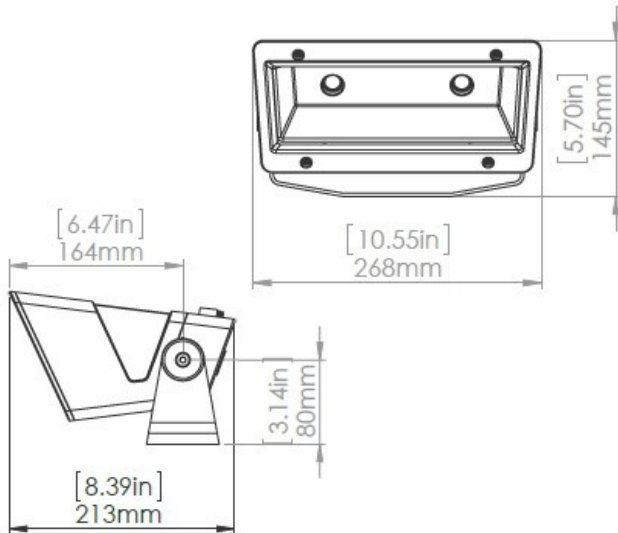

### CONSTRUCTION

- Housing is heavy-duty high quality die-cast aluminum
- 1/2" Coin plugs with O-rings for conduit, sensors or photo cell
- Powder coat silver finish (standard) various colors available (custom).
- Tempered flat clear glass lens
- Silicone gasket to prevent leakage and provide weather-tight protection.
- Mounting: Surface mount with a large yoke mount or a knuckle mount
- IP66 Rated