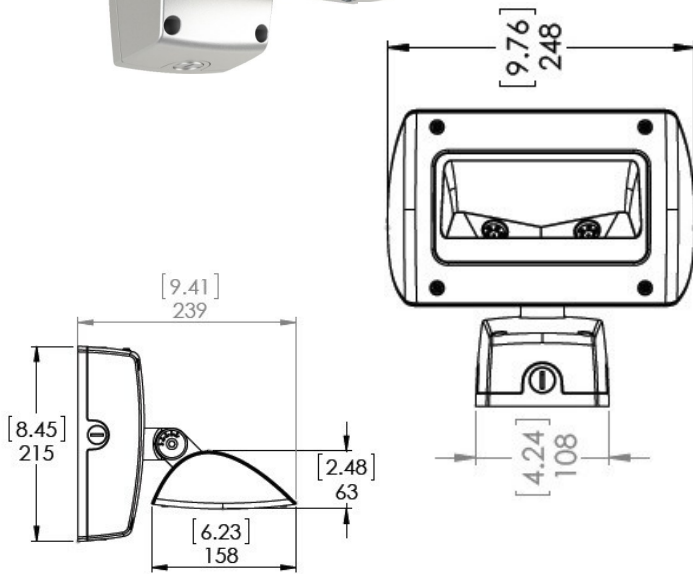

## Mira LED WALL PACK

Introducing an innovative Small full cut off LED wall pack fixture. The intelligent design and flexible features will replace your conventional wall packs, it is UL listed for wet locations, DLC listed, Dark Sky compliant. Perfect for lighting up residential exteriors, walkways, entry ways, perimeters, parking garages, school campuses, industrial/commercial spaces. This fixture has a wide rectangular light distribution. A multi purpose wall fixture that will meet your specific requirements. The adjustable head makes it unique by giving you precise aiming. Comes with a 5 year/50,000 hour limited warranty.

### CONSTRUCTION

- Housing is heavy-duty high quality die-cast aluminum
- 1/2" Coin plugs with O-rings for conduit, sensors or photo cell
- Powder coat silver finish (standard) various colors available (custom).
- Tempered flat clear glass lens
- Silicone gasket to prevent leakage and provide weather-tight protection.
- Mounting: Cast-in Template for Mounting Directly Over a 4" Recessed Outlet Box, or use 1/2" Surface Conduit
- IP66 Rated