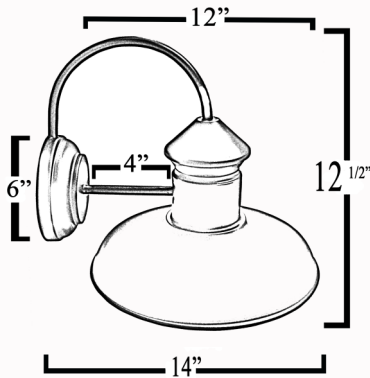

DATE	
PROJECT	
TYPE	
NOTE	
PREPARED BY	

CLA-3275

Small Architectural LED Area Light Fixture

The CLA-3275 is a simple, yet elegant small architectural LED area light fixture that is suitable for wet locations. The CLA-3275 is ideal for illuminating locations such as residential exteriors, walkways, perimeters, school campuses, industrial/commercial spaces, and any other location that is looking for an upgraded, vintage look. This fixture has a wide light distribution and is dark sky compliant. For the benefit of your investment, we have included a 10 year warranty.

CONSTRUCTION

- Housing is heavy-duty die-cast aluminum
- Powder coat: bronze finish (standard), various colors available (custom)
- Opal acrylic lens (standard), and other lens options available
- Silicone gasket to prevent leakage and provide weather-tight protection
- Mounts to a standard wall mount 4-inch junction box