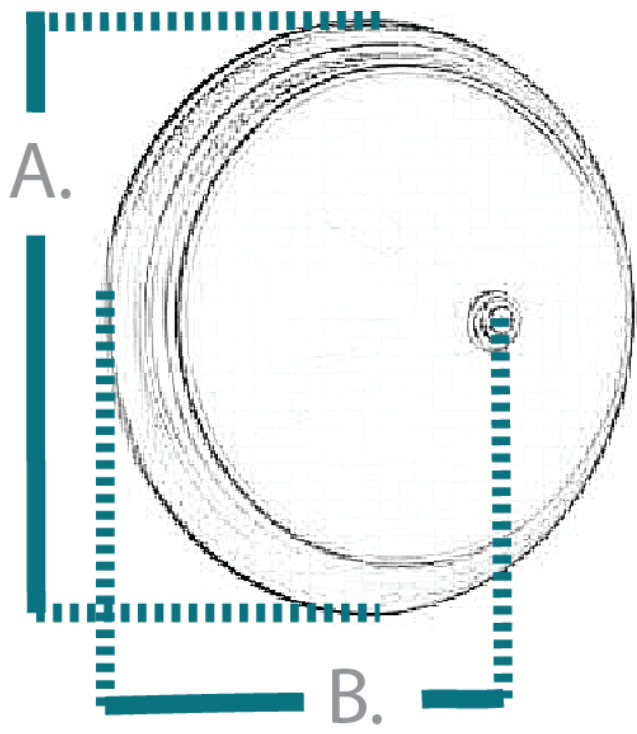

DATE	
PROJECT	
TYPE	
NOTE	
PREPARED BY	

CLC-35

Decorative LED Ceiling Mount

This ceiling light fixture is a stylish addition to offices, hallways/corridors, restrooms and other similar locations. The **CLC-35** includes a melon glass lens to create a soft, illuminating glow. It is also flexible and versatile because it can be constructed of different housing material. Lastly, the investment of the **CLC-35** includes a 10 year warranty.

Dimensions

	A.	B.
CLC-35	15"	5.50"