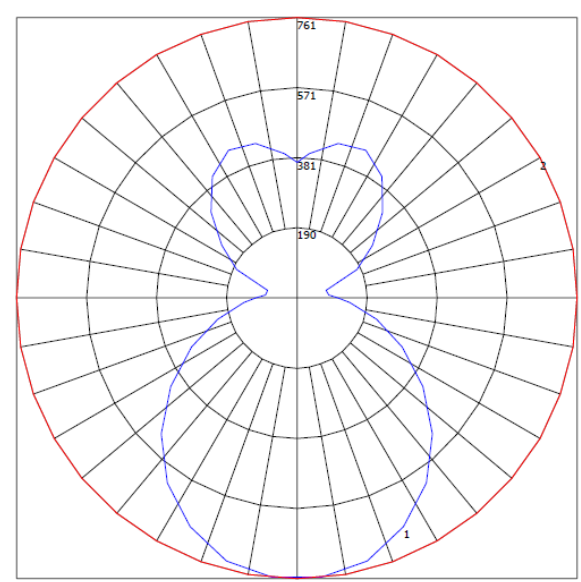

Ordering Guide

Example: LG-CLH-4011-100LED-308-MV-BZ-FA-EMR

MODEL	WATTS	COLOR TEMP / CRI	VOLTAGE	FINISH	LENS	OPTIONS
SM-CLH-4011	30W=30LED	308 - 3000K / 80CRI	MV-120~277V 347 -347V 480 - 480V	SIL-SILVER	OA- Opal Acrylic	EMR-Emergency Battery
20" diaeter	45W=45LED	358 -3500K / 80CRI		BZ- BRONZE	FA - Faux Alabaster	OCC- Occupancy Sensor
LG-CLH-4011	75W=75LED	408 - 4000K / 80CRI		BLK- BLACK	HO- Honey Onyx	WC- Wireless Control
30" Diameter	100W=100LED	508 -5000K / 80CRI		CUS- CUSTOM		LD - Line Dimmable

Dimensions

	A	B
SM-CLH-4011	20"	30"
LG-CLH-4011	30"	30"

POLAR GRAPH

0-10v Dimming

Line dimming