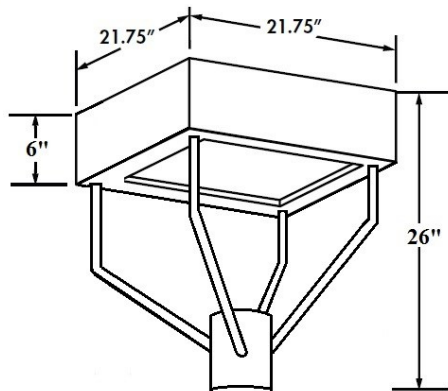

## Large squared LED area light post top

Large squared LED area post top fixture, suitable for wet locations. Perfect for lighting up residential exteriors, walkways, entry ways, perimeters, storage areas, parking garages, school campuses, Industrial/commercial spaces, parking lots, recreational parks. This fixture has a wide light distribution. Comes with a 5 year/50,000 hour limited warranty.