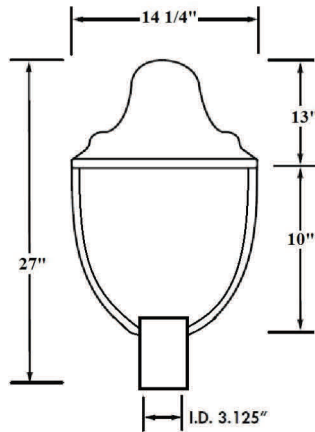

DATE	
PROJECT	
TYPE	
NOTE	
PREPARED BY	

CLP-5000

Contemporary LED Area Light Post Top Fixture

Architectural LED area light fixture, suitable for wet locations. Perfect for lighting up residential exteriors, walkways, perimeters, school campuses, industrial/commercial spaces, parking lots, and recreational parks. This fixture has a wide light distribution. Lastly, it includes a 5 year/50,000 hour limited warranty.