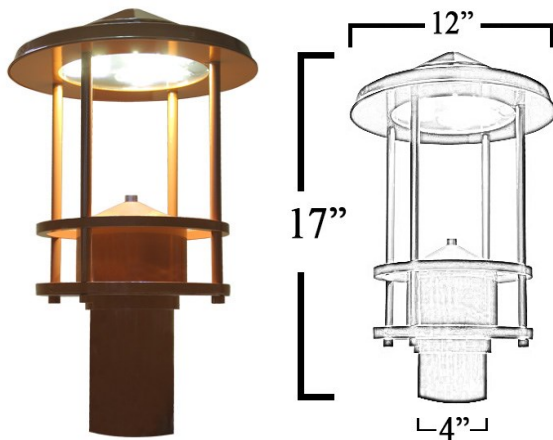

DATE	
PROJECT	
TYPE	
NOTE	
PREPARED BY	

CLP-MP

Architectural LED Post-op Fixture

* Shown in custom finish

Buy American Compliant

PHILIPS
LUMILEDS

The **CLP-MP** is designed to bring efficiency while transforming the appearance of locations such as, convention centers, shopping centers, museums, entrances, walkways and any other exterior setting that seeks a modern, sophisticated look. This fixture is dark sky compliant and includes a wide light distribution.

FEATURES

- Life Rating: >200,000 (L70) hours for enhanced safety and maintenance
- 80% compared to HID light sources
- IP55, Suitable For Wet Locations
- Light Output: 5000K
- Voltage: Standard 120-277V
- Applications: Entrances, Walkways, Convention Centers, Shopping Centers, Museums
- 10 Year Warranty
- Philips LED's and driver
- 10 KV Surge Protector
- 3 Mountain Screws for Secure Mounting

CONSTRUCTION

- Clear Tempered Glass
- Heavy Duty Aluminum Body

Model Number	INPUT POWER	LUMEN OUTPUT	SCOPTIC	COLOR TEMP (CCT)	CRI	RATED LIFE (L70)	INPUT VOLTAGE	INPUT FREQUENCY	HID Equivalent
CLP-MP-5CLED	7W	757	1,249	5000K	70+	>200,000	120-277V	50/60Hz	35w HPS
CLP-MP-10CLED	12W	1,376	2,270	5000K	70+	>200,000	120-277V	50/60Hz	50w HPS
CLP-MP-15CLED	20W	1,918	3,068	5000K	70+	>200,000	120-277V	50/60Hz	70w HPS
CLP-MP-21CLED	25W	3,102	4,963	5000K	70+	>200,000	120-277V	50/60Hz	100w HPS
CLP-MP-30CLED	35W	4,128	6,604	5000K	70+	>200,000	120-277V	50/60Hz	150w HPS