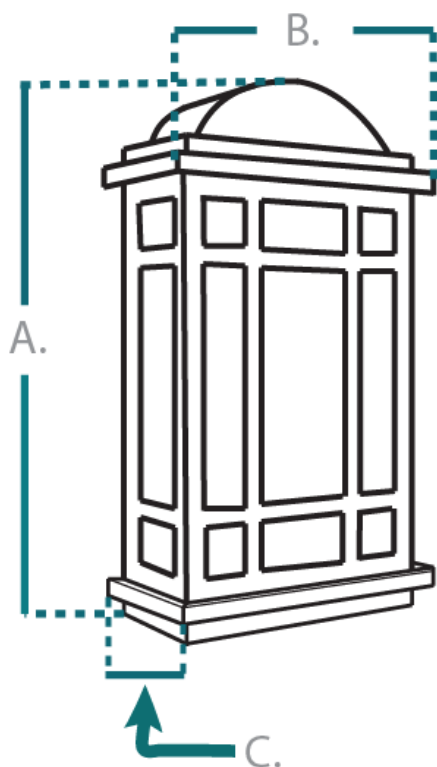

Dimensions

	A.	B.	C.
SM-CLW-80	11.50"	7"	4"
MD-CLW-80	13"	8.50"	4"
LG-CLW-80	17"	10"	5"