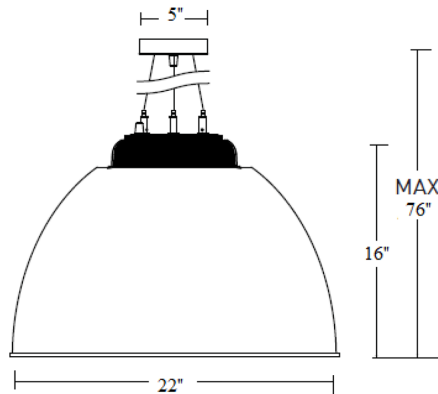

DATE	
PROJECT	
TYPE	
NOTE	
PREPARED BY	

LG-CLC-APOLLO

Industrial LED High Bay Fixture

The **LG-CLC-APOLLO** is ideal for locations such as large retail stores or restaurants. Designed to mount on ceilings that are up to 15 feet high, this fixture also includes a wide light distribution. For your convenience, the **LG-CLC-APOLLO** includes a 10 year/100,000 hour warranty.