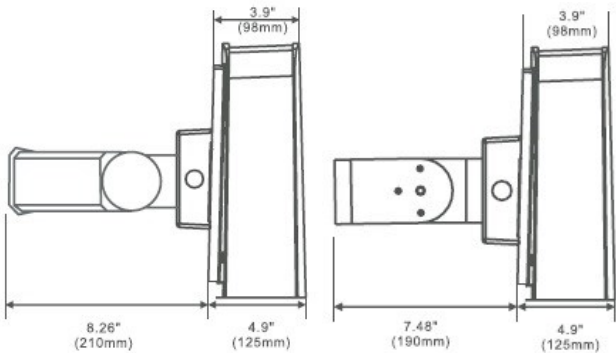

DATE	
PROJECT	
TYPE	
NOTE	
PREPARED BY	

LG-CLF-325FL

Architectural full cut off LED Flood light

Architectural full cut off LED wall pack fixture can also be used as a flood light with optional mounts listed below, suitable for wet locations, Perfect for lighting up residential exteriors, walkways, entry ways, perimeters, parking garages, school campuses, industrial/commercial spaces. This fixture has a wide rectangular light distribution. Dark sky compliant and DLC listed. Comes with a 5 year/50,000 hour limited warranty.