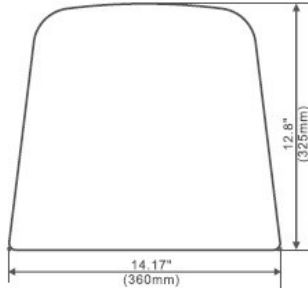

DATE	
PROJECT	
TYPE	
NOTE	
PREPARED BY	

LG-CLF-325FL

Architectural full cut off LED Flood light

Architectural full cut off LED wall pack fixture can also be used as a flood light with optional mounts listed below, suitable for wet locations, Perfect for lighting up residential exteriors, walkways, entry ways, perimeters, parking garages, school campuses, industrial/commercial spaces. This fixture has a wide rectangular light distribution. Dark sky compliant and DLC listed. Comes with a 5 year/50,000 hour limited warranty.