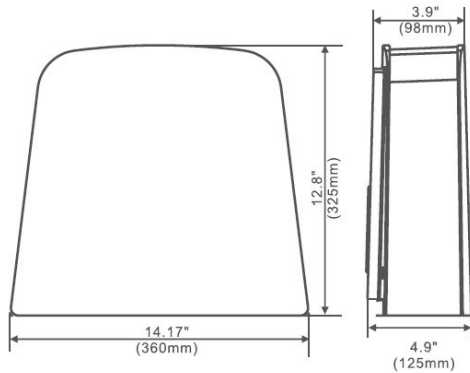

FEATURES

- Energy Savings: Over 66% compared to HID light sources
- Improved lumen maintenance
- Utilizes high efficient LED's
- Operating temperatures: -30°C ~ 60°C
- Driver: Constant current, 120-277v, 50/60Hz, 480v (Optional)
- Suitable for wet locations
- Dimming, occupancy sensors, photo cell capable (optional)
- Operating Life: >60,000 hours

CONSTRUCTION

- Housing is heavy-duty die-cast aluminum
- 1/2" Coin plugs with O-rings for conduit, sensors or photo cell
- Powder coat **bronze finish (standard)** various colors available (custom).
- Clear polycarbonate lens
- Silicone gasket to prevent leakage and provide weather-tight protection.
- Mounting: Cast-in Template for Mounting Directly Over a 4" Recessed Outlet Box or use 1/2" Surface Conduit

OPTIONS

- (PC) Button photo cell
- (WC) Wireless Controls
- (SY) Small Yoke
- (SF) Slip fitter