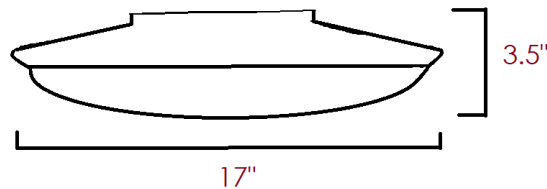

DATE	
PROJECT	
TYPE	
NOTE	
PREPARED BY	

SM-VL-SLIM

Small Interior Ceiling Mount

The simplicity of the **SM-VL-SLIM** creates an inviting and modern space. It is ideal for residential, institutional, and multifamily interior spaces. This fixture conserves energy while providing low maintenance. To add, the **SM-VL-SLIM** is easy to install. Along with investing in this fixture comes a 3 year warranty.

MODEL #	INPUT POWER	LUMEN OUTPUT	SCOTOPIC	COLOR TEMP (CCT)	CRI	RATED LIFE (L70)	INPUT VOLTAGE	INPUT FREQUENCY
SM-VL-SLIM-35LED	14W	1,200	1,980	4000K	70+	>50,000	120V	50/60Hz

Dimensions

Ordering Guide

Example: SM-VL-SLIM-35CLED-40-120V-BZ