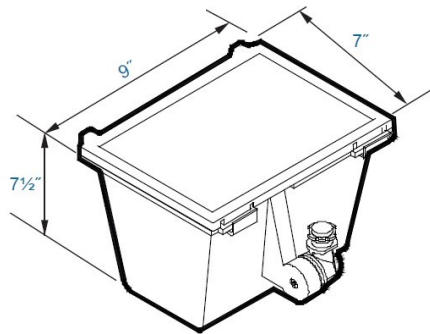

DATE	
PROJECT	
TYPE	
NOTE	
PREPARED BY	

SM-CLW-3032

Small LED Flood light

Small LED Flood light fixture, suitable for wet locations, Perfect for lighting up commercial landscape, walkways, entry ways, perimeters, school campuses, industrial/commercial spaces, sign lighter. This fixture has a wide rectangular light distribution. Comes with a 5 year/50,000 hour limited warranty.