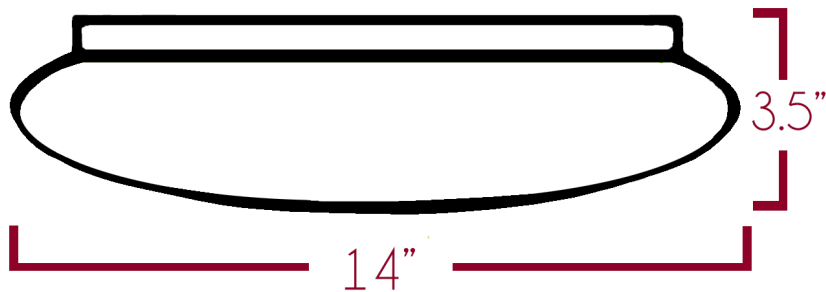

# Ordering Guide

Example: MD-VL-2228-20LED-40-120V-WH

SM/LG-VL-2228

MODEL	WATTS	COLOR TEMP	VOLTAGE	FINISH
SM-VL-2228-14LED	14W-14LED	40-4000K	120V	WH-WHITE
MD-VL-2228-20LED	20W-20LED	40-4000K	120V	WH-WHITE
LG-VL-2228-35LED	35W-35LED	40-4000K	120V	WH-WHITE

# Dimensions

SM-VL-2228-14LED

MD-VL-2228-14LED

LG-VL-2228-14LED