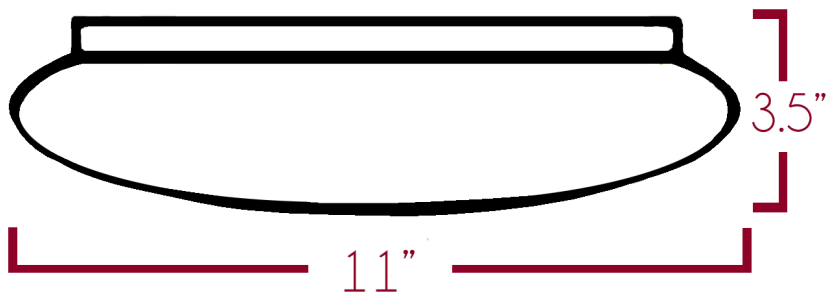

# Ordering Guide

Example: MD-VL-2228-20LED-40-120V-WH

SM/LG-VL-2228

MODEL	WATTS	COLOR TEMP	VOLTAGE	FINISH
SM-VL-2228-14LED	14W-14LED	40-4000K	120V	WH-WHITE
MD-VL-2228-20LED	20W-20LED	40-4000K	120V	WH-WHITE
LG-VL-2228-35LED	35W-35LED	40-4000K	120V	WH-WHITE

# Dimensions

SM-VL-2228-14LED

MD-VL-2228-14LED

LG-VL-2228-14LED