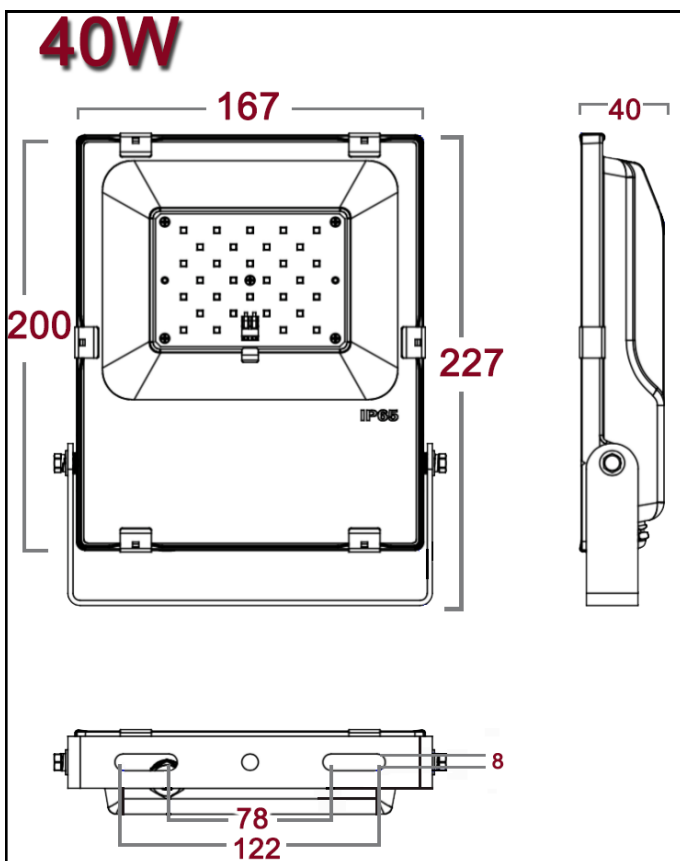

Ordering Guide

Example: VL-FLIS-60LED-50-MV-BZ

MODEL	WATTS	COLOR TEMP	VOLTAGE	FINISH
VL-FLIS	40W-40LED 60W-60LED 90W-90LED 120W-120LED 150W-150LED	50-5000K	MV=120-277V	BZ- BRONZE

Dimensions