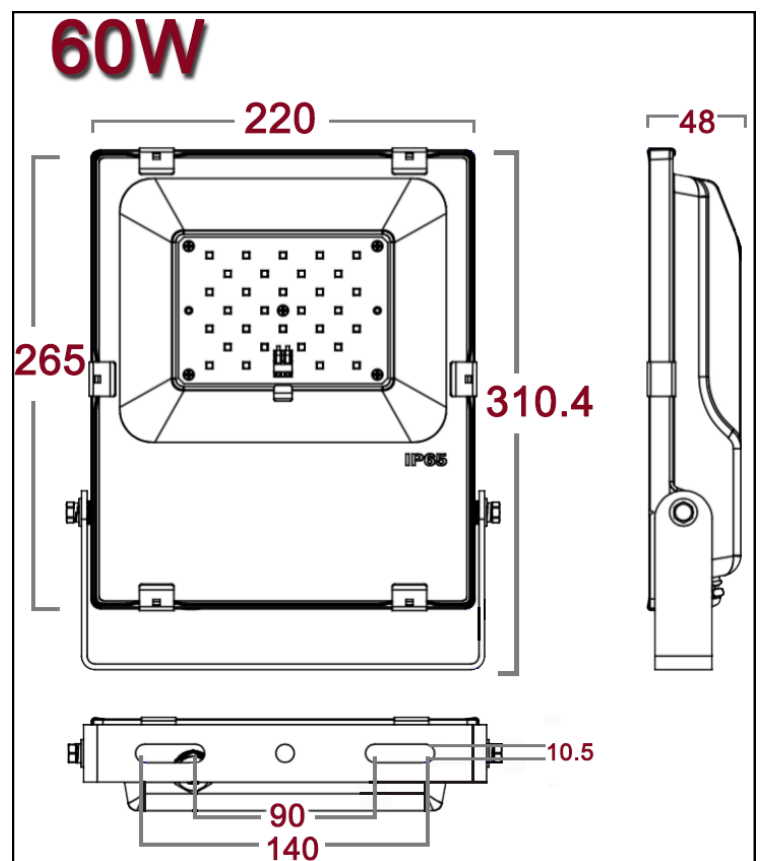

Ordering Guide

Example: VL-FLIS-60LED-50-MV-BZ

MODEL	WATTS	COLOR TEMP	VOLTAGE	FINISH
VL-FLIS	40W-40LED 60W-60LED 90W-90LED 120W-120LED 150W-150LED	50-5000K	MV=120-277V	BZ- BRONZE

Dimensions