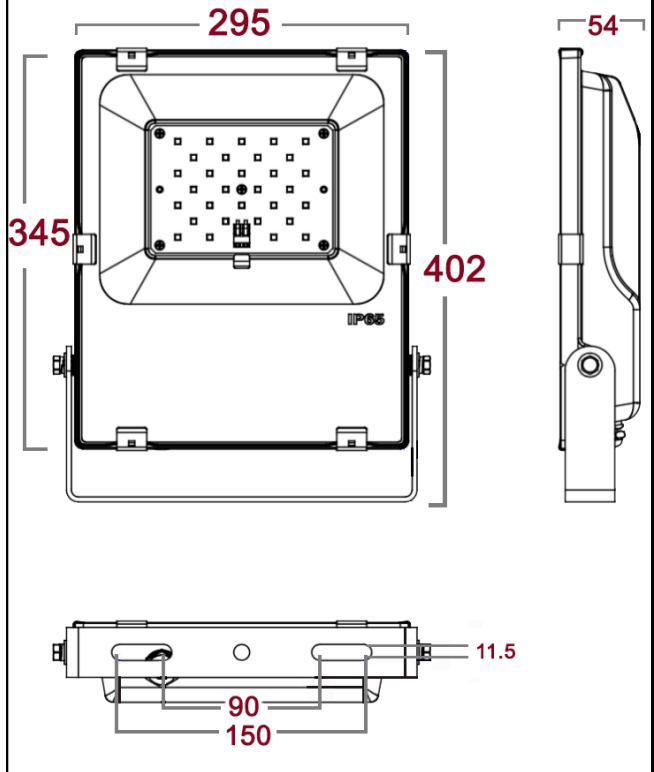

Ordering Guide

Example: VL-FLIS-60LED-50-MV-BZ

MODEL	WATTS	COLOR TEMP	VOLTAGE	FINISH
VL-FLIS	40W-40LED 60W-60LED 90W-90LED 120W-120LED 150W-150LED	50-5000K	MV=120-277V	BZ- BRONZE

Dimensions

90W

120W

150W