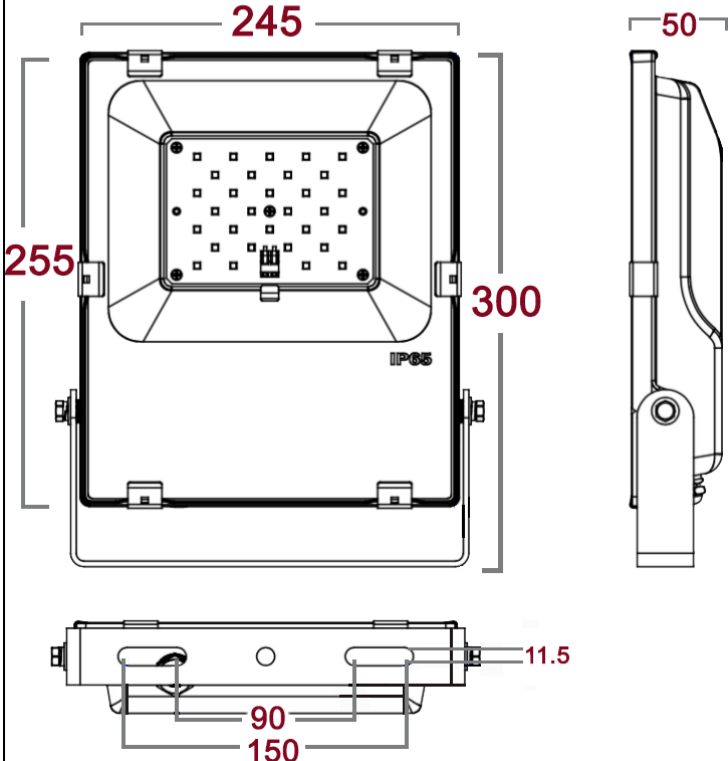

Ordering Guide

Example: VL-FLIS-60LED-50-MV-BZ

MODEL	WATTS	COLOR TEMP	VOLTAGE	FINISH
VL-FLIS	40W-40LED 60W-60LED 90W-90LED 120W-120LED 150W-150LED	50-5000K	MV=120-277V	BZ- BRONZE

Dimensions

90W

120W

150W