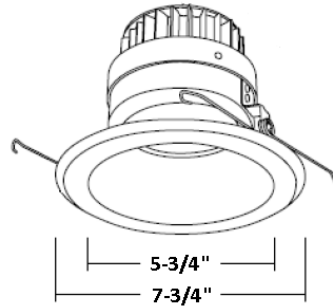

DATE	
PROJECT	
TYPE	
NOTE	
PREPARED BY	

VL-RCRF0506-RJ

VL-RCRF0506-RJ

5/6" Recessed Can Light Fixture

California **TITLE 24** Compliant

6" or 5" recessed white baffle downlight shallow housing, and is suitable for either remodel or new construction as well. With integral LED driver offers 120V dimming capability.