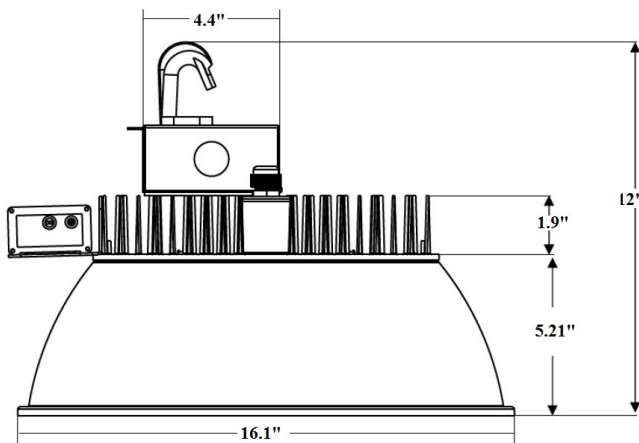

CONSTRUCTION

- Housing is heavy-duty die-cast aluminum backing and spun aluminum
- Comes with hook to hang from eye loops, chains, etc.
- Powder coat **white finish (standard)** various colors available (custom).
- Tempered glass lens (**optional**)
- Silicone gasket to prevent leakage and provide weather-tight protection.
- Mounting: Hook to hang from ceiling