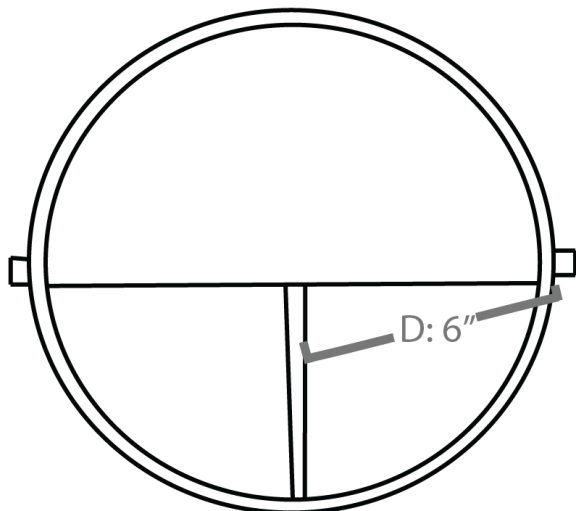

Dimensions

Crystal Lighting Corporation - 13182 Flores St., Santa Fe Springs, Ca. 90670

Phone: 562-944-0223 - Fax: 562-944-0225 - WEB: www.crystallighting.us

Crystal Lighting is BUY AMERICAN compliant - All products are proudly manufactured and/or assembled in the USA