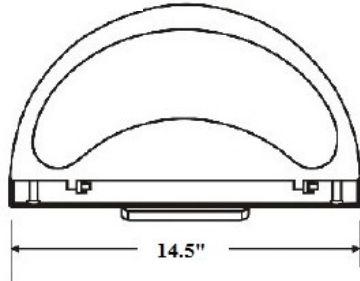

## Architectural full cut off LED wallpack

Architectural full cut off LED wall pack fixture, suitable for wet locations, Perfect for lighting up residential exteriors, walkways, entry ways, perimeters, parking garages, school campuses, industrial/commercial spaces. This fixture has a wide rectangular light distribution. Dark sky compliant and DLC listed. Comes with a 5 year/50,000 hour limited warranty.