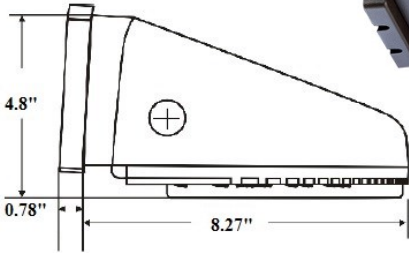

## Architectural full cut off LED wallpack

Architectural full cut off LED wall pack fixture, suitable for wet locations, Perfect for lighting up residential exteriors, walkways, entry ways, perimeters, parking garages, school campuses, industrial/commercial spaces. This fixture has a wide rectangular light distribution. Dark sky compliant and DLC listed. Comes with a 5 year/50,000 hour limited warranty.