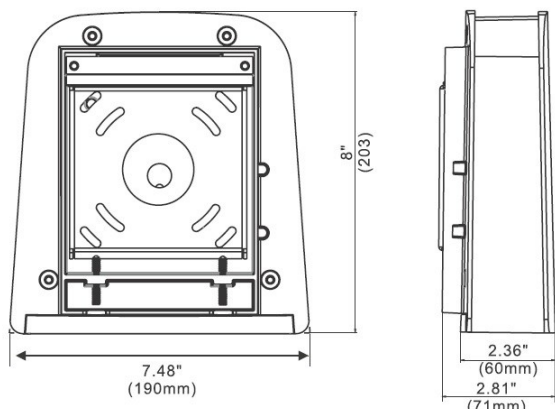

CONSTRUCTION

- Housing is heavy-duty die-cast aluminum
- 1/2" Coin plugs with O-rings for conduit, sensors or photo cell
- Powder coat **bronze finish (standard)** various colors available (custom).
- Clear polycarbonate lens
- Silicone gasket to prevent leakage and provide weather-tight protection.
- Mounting: Cast-in Template for Mounting Directly Over a 4" Recessed Outlet Box or use 1/2" Surface Conduit

OPTIONS

- (PC) Button photo cell
- (WC) Wireless Controls
- (SY) Small yoke
- (SF) Slip fitter
- (KM) Knuckle mount