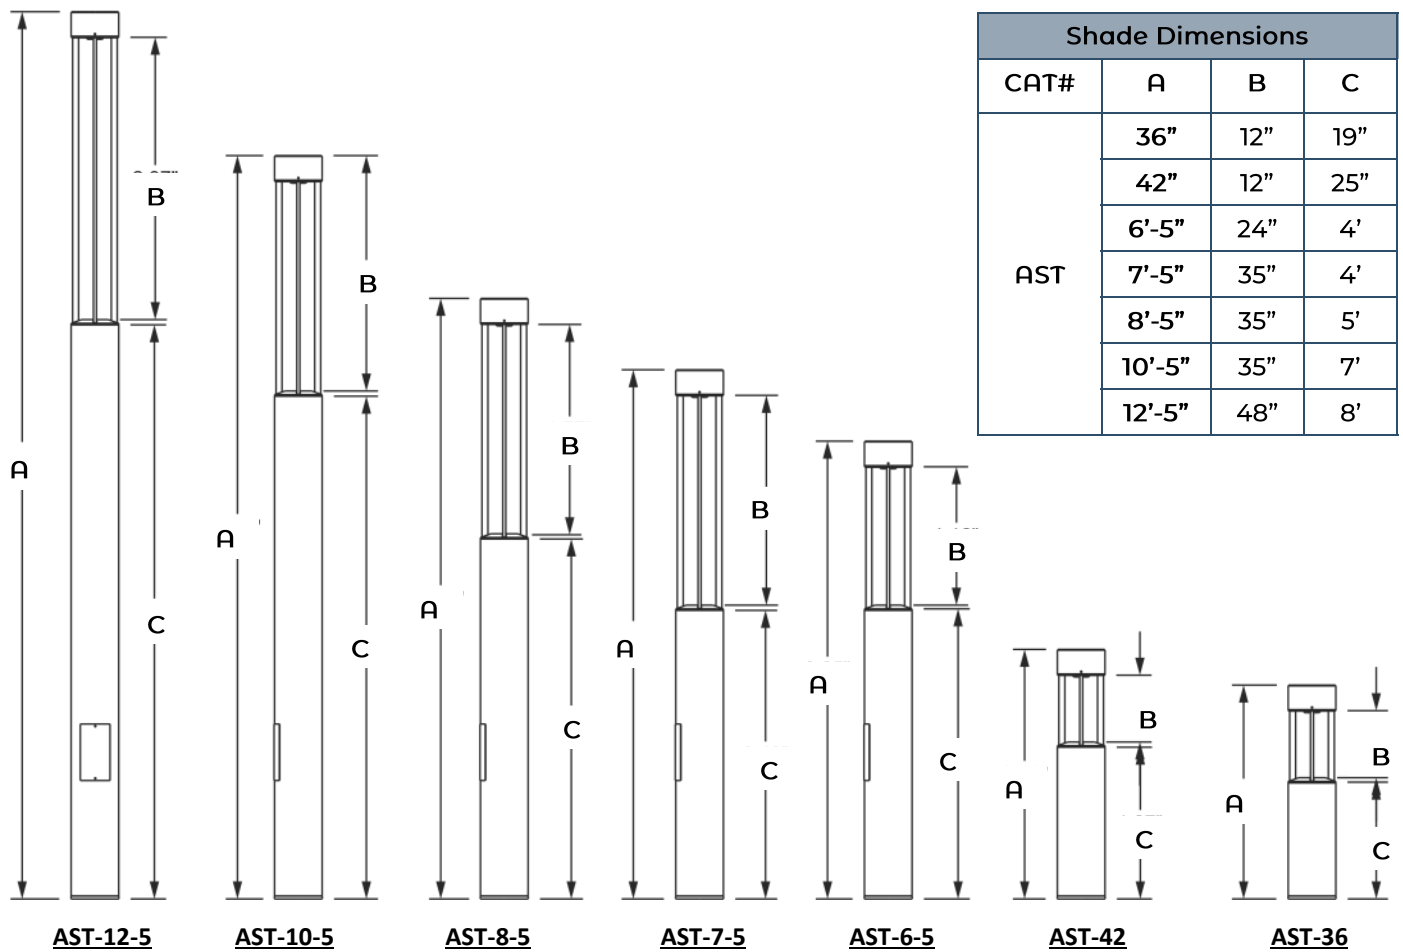

CONSTRUCTION

- Housing, 6" or 8" O.D heavy Gage Aluminum.
- 3 Mill Powder Coat finish.
- Clear Optic System Standard
- Silicone gasket provide weather-tight protection.

OPTICS

-VANDAL PROOF
-HIGH PERFORMANCE

Example: (AST-36-SY-40CLED-5K-MV-BZ)

CAT #	DIA.	BASE/ BARS	DISTR.	WATTAGE	COLOR TEMP	VOLTAGE	COLOR	OPTIONS
ASTRAL (AST)	6" OD (6)	36"/ 12" Bars (36)	Symmetric (SMT)	12W (12CLED)	3000K (3K)	120-277V (UNIV)	BRONZE (BZ)	PHOTO CELL (PC) WIRELESS CONTROL (WC)
		42"/ 12" Bars (42)		25W (25CLED)	4000K (4K)		GRAY (GRY)	
	8" OD (8)	6'-5"/24" Bars (6-5)		35W (35CLED)	5000K (5K)		BLACK (BLK)	
		7'-5"/35" Bars (7-5)		45W (45CLED)			WHITE (WH)	
		8'-5"/35" Bars (8-5)		50W (50CLED)			CUSTOM (CST)	
		10'-5"/35 Bars (10-5)						
		12'-.5"/48" Bars (12-5)						