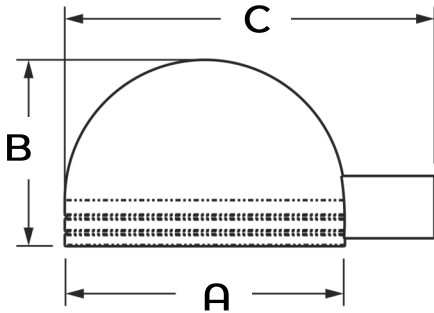

CLP-3072

ARM MOUNT

SPIDER MOUNT

YOKE MOUNT

Shade Dimensions				EPA
CAT#	A	B	C	
CLP-3072-AM	18"	12"	23" 3/4	1.16
CLP-3072-SM	18"	12"	25"	1.33
CLP-3072-ym	18"	12"	25"	1.25

CAT#:	INPUT POWER	LUMEN OUTPUT	LPW	COLOR-TEMP (CCT)	CRI	RATED LIFE (L70)	INPUT VOLTAGE	INPUT FREQUENCY	HID Equivalent
CLP-3072	20CLED	3,650	182	5000K	70+	>200,000	120-277V	50/60HZ	35W MH
CLP-3072	40CLED	6,492	162	5000K	70+	>200,000	120-277V	50/60HZ	50W HPS
CLP-3072	60CLED	8,559	142	5000K	70+	>200,000	120-277V	50/60HZ	70W PSMH
CLP-3072	80CLED	12,714	158	5000K	70+	>200,000	120-277V	50/60HZ	150W HPS
CLP-3072	100CLED	14,265	142	5000K	70+	>200,000	120-277V	50/60HZ	150W HPS
CLP-3072	120CLED	17,118	142	5000K	70+	>200,000	120-277V	50/60HZ	250W HPS