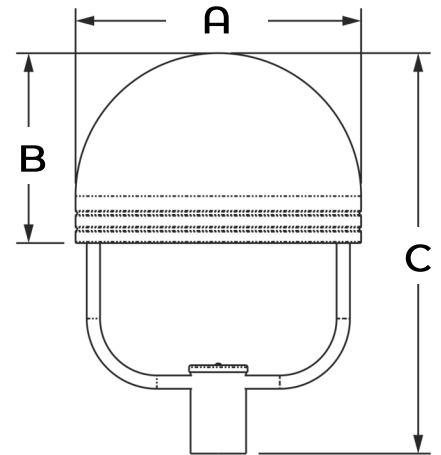

CLP-3072

ARM MOUNT

SPIDER MOUNT

YOKE MOUNT

Shade Dimensions				EPA
CAT#	A	B	C	
CLP-3072-AM	18"	12"	23" 3/4	1.16
CLP-3072-SM	18"	12"	25"	1.33
CLP-3072-ym	18"	12"	25"	1.25

CAT#:	INPUT POWER	LUMEN OUTPUT	LPW	COLOR-TEMP (CCT)	CRI	RATED LIFE (L70)	INPUT VOLTAGE	INPUT FREQUENCY	HID Equivalent
CLP-3072	20CLED	3,650	182	5000K	70+	>200,000	120-277V	50/60HZ	35W MH
CLP-3072	40CLED	6,492	162	5000K	70+	>200,000	120-277V	50/60HZ	50W HPS
CLP-3072	60CLED	8,559	142	5000K	70+	>200,000	120-277V	50/60HZ	70W PSMH
CLP-3072	80CLED	12,714	158	5000K	70+	>200,000	120-277V	50/60HZ	150W HPS
CLP-3072	100CLED	14,265	142	5000K	70+	>200,000	120-277V	50/60HZ	150W HPS
CLP-3072	120CLED	17,118	142	5000K	70+	>200,000	120-277V	50/60HZ	250W HPS