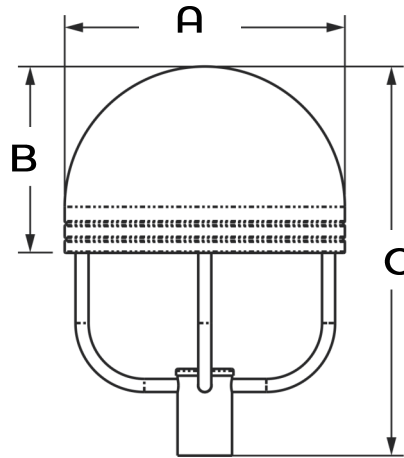

CLP-3072

ARM MOUNT

SPIDER MOUNT

YOKE MOUNT

Shade Dimensions				EPA
CAT#	A	B	C	
CLP-3072-AM	18"	12"	23" 3/4	1.16
CLP-3072-SM	18"	12"	25"	1.33
CLP-3072-ym	18"	12"	25"	1.25

CAT#:	INPUT POWER	LUMEN OUTPUT	LPW	COLOR-TEMP (CCT)	CRI	RATED LIFE (L70)	INPUT VOLTAGE	INPUT FREQUENCY	HID Equivalent
CLP-3072	20CLED	3,650	182	5000K	70+	>200,000	120-277V	50/60HZ	35W MH
CLP-3072	40CLED	6,492	162	5000K	70+	>200,000	120-277V	50/60HZ	50W HPS
CLP-3072	60CLED	8,559	142	5000K	70+	>200,000	120-277V	50/60HZ	70W PSMH
CLP-3072	80CLED	12,714	158	5000K	70+	>200,000	120-277V	50/60HZ	150W HPS
CLP-3072	100CLED	14,265	142	5000K	70+	>200,000	120-277V	50/60HZ	150W HPS
CLP-3072	120CLED	17,118	142	5000K	70+	>200,000	120-277V	50/60HZ	250W HPS