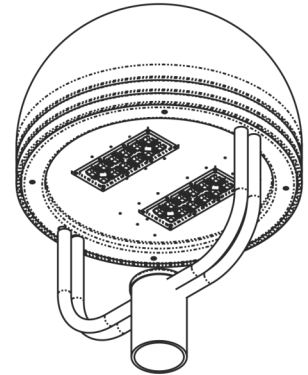

COSTRUCTION.

- Housing is Heavy-Duty Spun Aluminum.
- 3 Mils Powder coat finish
- Clear glass lens standard, prismatic glass lens optional
- Silicone gasket to prevent leakage and provide weather-tight protection.
- Mounting: Arm Mount, Spider Mount, Yoke Mound. (SM and YM 3" O.D Standard)

OPTIC DISTRIBUTION

TYPE 2 (T2)

TYPE 3 (T3)

TYPE 4 (T4)

TYPE 5 (T5)

Example: (CLP-3072-120CLED-50-MV-T5-BRZ-WC)

MODEL	WATTS	OPTIC TYPE	COLOR TEMP	VOLTAGE	FINISH	MOUNTING	OPTIONS
CLP-3072	20W (20CLED)	TYPE 2 (T2)	3000K (30K)	120-277V (MV)	BLACK (BLK)	6" EXTRUDED ARM (EA6)	MOTION SENSOR (OCC)
	40W (40CLED)	TYPE 3 (T3)	4000K (40K)	377V (347)	WHITE (WH)	10" EXTRUDED ARM (EA10)	BUTTON PHOTO CELL (PC)
	60W (60CLED)	TYPE 4 (T4)	5000K (50K)	480V (480)	BRONZE (BRZ)	12" EXTRUDED ARM (EA12)	HOUSE SIDE SHIELD (HSS)
	80W (80CLED)	TYPE 5 (T5)			SILVER (SIL)	SPIDER MOUNT (SM)	WIRELESS CONTROL (WC)
	100W (100CLED)				GRAPHITE (GPH)		
	120W (120CLED)				MARINE GRADE (MG)	YOKE MOUNT (YM)	

CLP-3072

ARM MOUNT

SPIDER MOUNT

YOKE MOUNT

Shade Dimensions				EPA
CAT#	A	B	C	
CLP-3072-AM	18"	12"	23" 3/4	1.16
CLP-3072-SM	18"	12"	25"	1.33
CLP-3072-ym	18"	12"	25"	1.25

CAT#:	INPUT POWER	LUMEN OUTPUT	LPW	COLOR-TEMP (CCT)	CRI	RATED LIFE (L70)	INPUT VOLTAGE	INPUT FREQUENCY	HID Equivalent
CLP-3072	20CLED	3,650	182	5000K	70+	>200,000	120-277V	50/60HZ	35W MH
CLP-3072	40CLED	6,492	162	5000K	70+	>200,000	120-277V	50/60HZ	50W HPS
CLP-3072	60CLED	8,559	142	5000K	70+	>200,000	120-277V	50/60HZ	70W PSMH
CLP-3072	80CLED	12,714	158	5000K	70+	>200,000	120-277V	50/60HZ	150W HPS
CLP-3072	100CLED	14,265	142	5000K	70+	>200,000	120-277V	50/60HZ	150W HPS
CLP-3072	120CLED	17,118	142	5000K	70+	>200,000	120-277V	50/60HZ	250W HPS