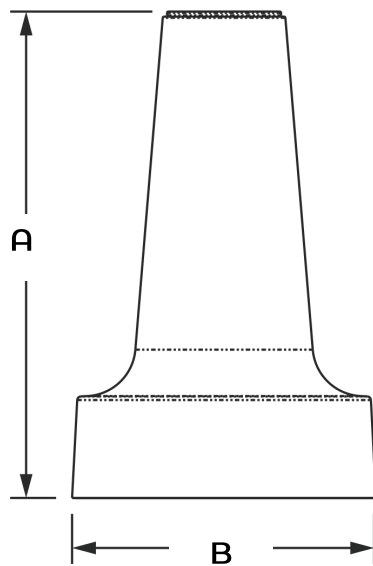

DB01

Decorative Bases

DB01, 2 Piece Decorative Cast Aluminum (Clamshell). For Base plate 9" SQ.

Category: Pathway, Residential or Commercial projects.

Dimension: 21" tall x 16" O.D

Powder Coat Finish: 3 mils Powder Coat finish.

Poles Diameter:

4" OR 5" O.D RSS (Round Straight Steel) 11 or 7 Gauge or RSA (Round Straight Aluminum) .125 or .187 Aluminum

Dimensions		
CAT#	A	B
DB01	21"	16"

Example: (DB01-4-BZ)

CAT #	POLE O.D	COLOR
Decorative Bases 01 (DB01)	4" O.D (4")	BRONZE (BRZ)
		GRAY (GRY)
	5" O.D (5")	BLACK (BK)
		WHITE (WH)
		CUSTOM (CST)

DB02

DB02, 2 Piece Decorative Cast Aluminum (Clamshell). For Base plate 9" SQ.

Category: Pathway, Residential or Commercial projects.

Dimension: 24" tall x 15" OD wide.

Powder Coat Finish: 3 mils Powder Coat finish.

Poles Diameter:

4" OR 5" O.D RSS (Round Straight Steel) 11 or 7 Gauge or RSA (Round Straight Aluminum) .125 or .187 Aluminum

Dimensions		
CAT#	A	B
DB02	24"	15"

Example: (DB02-4-BZ)

CAT #	POLE O.D	COLOR
Decorative Bases 02 (DB02)	4" O.D (4")	BRONZE (BRZ)
		GRAY (GRY)
	5" O.D (5")	BLACK (BK)
		WHITE (WH)
		CUSTOM (CST)