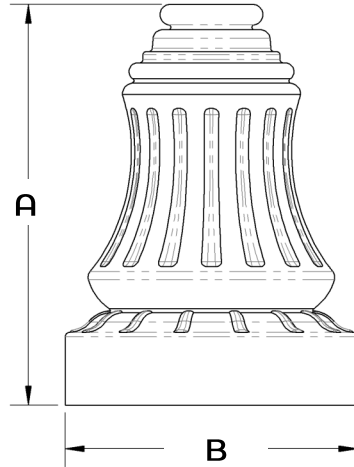

DB01

Decorative Bases

DB01, 2 Piece Decorative Cast Aluminum (Clamshell). For Base plate 9" SQ.

Category: Pathway, Residential or Commercial projects.

Dimension: 21" tall x 16" O.D

Powder Coat Finish: 3 mils Powder Coat finish.

Poles Diameter:

4" OR 5" O.D RSS (Round Straight Steel) 11 or 7 Gauge or RSA (Round Straight Aluminum) .125 or .187 Aluminum

Dimensions		
CAT#	A	B
DB01	21"	16"

Example: (DB01-4-BZ)

CAT #	POLE O.D	COLOR
Decorative Bases 01 (DB01)	4" O.D (4")	BRONZE (BRZ)
		GRAY (GRY)
	5" O.D (5")	BLACK (BK)
		WHITE (WH)
		CUSTOM (CST)

DB02

DB02, 2 Piece Decorative Cast Aluminum (Clamshell). For Base plate 9" SQ.

Category: Pathway, Residential or Commercial projects.

Dimension: 24" tall x 15" OD wide.

Powder Coat Finish: 3 mils Powder Coat finish.

Poles Diameter:

4" OR 5" O.D RSS (Round Straight Steel) 11 or 7 Gauge or RSA (Round Straight Aluminum) .125 or .187 Aluminum

Dimensions		
CAT#	A	B
DB02	24"	15"

Example: (DB02-4-BZ)

CAT #	POLE O.D	COLOR
Decorative Bases 02 (DB02)	4" O.D (4")	BRONZE (BRZ)
		GRAY (GRY)
	5" O.D (5")	BLACK (BK)
		WHITE (WH)
		CUSTOM (CST)