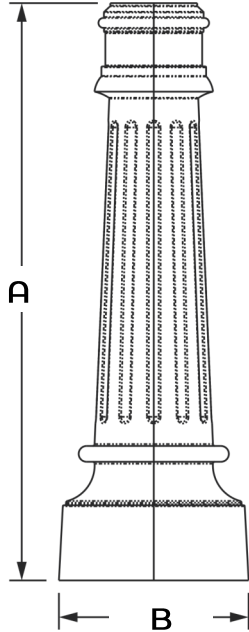

# Decorative Bases

**DB05** 2 Piece Decorative Cast Aluminum (Clamshell). For Base Plate 11" 1/4 OD.

**Category:** Pathway, Residential or Commercial projects.

**Dimension:** 36" 1/2 tall x 12" OD wide.

**Powder Coat Finish:** 3 mils Powder Coat finish.

**Poles Diameter:**

4" OR 5" O.D RSS (Round Straight Steel) 11 or 7 Gauge or RSA (Round Straight Aluminum) .125 or .187 Aluminum

Dimensions		
CAT#	A	B
DB05	36"1/2	12

Example: (DB05-4-BRZ)

CAT #	POLE O.D	COLOR
Decorative Bases 05 (DB05)	4" O.D (4")	BRONZE (BRZ)
		GRAY (GRY)
	5" O.D (5")	BLACK (BK)
		WHITE (WH)
		CUSTOM (CST)

# DB06

**DB06**, 2 Piece Decorative Cast Aluminum (Clamshell). For Base Plate 9" Sq or 12" Sq.

**Category:** Pathway, Residential or Commercial projects.

**Dimension:** 42" tall x 18" 1/2 O.D

**Powder Coat Finish:** 3 mils Powder Coat finish.

**Poles Diameter:**

4" OR 5" O.D RSS (Round Straight Steel) 11 or 7 Gauge or RSA (Round Straight Aluminum) .125 or .187 Aluminum

Dimensions		
CAT#	A	B
DB06	42"	18"1/2

Example: (DB06-4-BRZ)

CAT #	POLE O.D	COLOR
DB06	4" O.D (4")	BRONZE (BRZ)
		GRAY (GRY)
	5" O.D (5")	BLACK (BK)
		WHITE (WH)
		CUSTOM (CST)