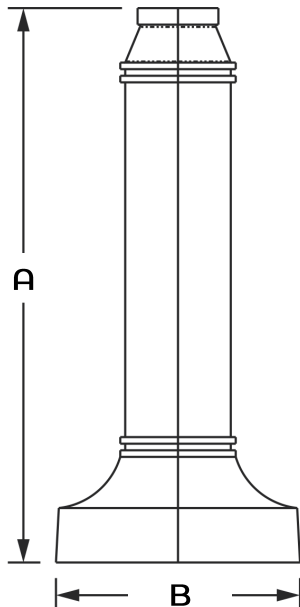

# Decorative Bases

**DB05** 2 Piece Decorative Cast Aluminum (Clamshell). For Base Plate 11" 1/4 OD.

**Category:** Pathway, Residential or Commercial projects.

**Dimension:** 36" 1/2 tall x 12" OD wide.

**Powder Coat Finish:** 3 mils Powder Coat finish.

**Poles Diameter:**

4" OR 5" O.D RSS (Round Straight Steel) 11 or 7 Gauge or RSA (Round Straight Aluminum) .125 or .187 Aluminum

Dimensions		
CAT#	A	B
DB05	36"1/2	12

Example: (DB05-4-BRZ)

CAT #	POLE O.D	COLOR
Decorative Bases 05 (DB05)	4" O.D (4")	BRONZE (BRZ)
		GRAY (GRY)
	5" O.D (5")	BLACK (BK)
		WHITE (WH)
		CUSTOM (CST)

# DB06

**DB06**, 2 Piece Decorative Cast Aluminum (Clamshell). For Base Plate 9" Sq or 12" Sq.

**Category:** Pathway, Residential or Commercial projects.

**Dimension:** 42" tall x 18" 1/2 O.D

**Powder Coat Finish:** 3 mils Powder Coat finish.

**Poles Diameter:**

4" OR 5" O.D RSS (Round Straight Steel) 11 or 7 Gauge or RSA (Round Straight Aluminum) .125 or .187 Aluminum

Dimensions		
CAT#	A	B
DB06	42"	18"1/2

Example: (DB06-4-BRZ)

CAT #	POLE O.D	COLOR
DB06	4" O.D (4")	BRONZE (BRZ)
		GRAY (GRY)
	5" O.D (5")	BLACK (BK)
		WHITE (WH)
		CUSTOM (CST)