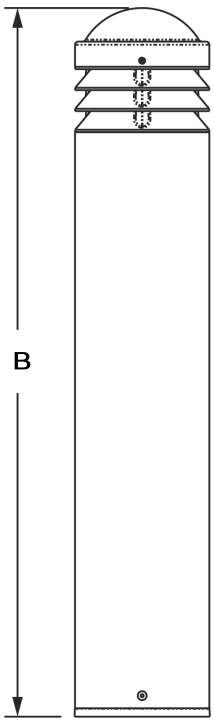

### CONSTRUCTION

- Extruded Aluminum Body with Cast Aluminum Louvers.
- 3Mil Powder Coat Bronze Finish (Standard) various colors available.
- Clear Acrylic Lens (standard).
- Silicone Gasket to Prevent leakage and provide weather-tight protection (IP65)
- Mounting: 12" Anchor Bolts Included

All products are proudly manufactured and/or assembled in the USA

Dimensions		
CAT#	A	B
MLB-42	6"	42"
MLB-36	or	36"
MLB-24	8"	24"

**BASE TEMPLATE**

DIA. 6.00 BC

VANDAL RESISTANT BASE (OPTIONAL)

W/LEVELING NUTS