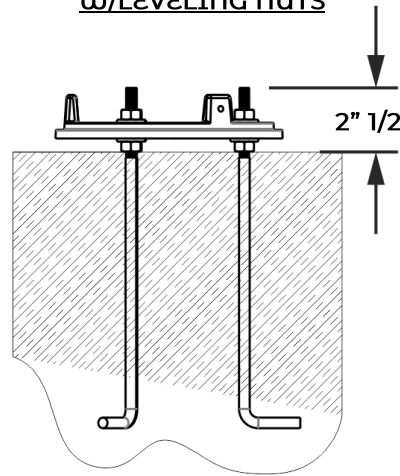

All products are proudly manufactured and/or assembled in the USA

Dimensions		
CAT#	A	B
MLB-42	6"	42"
MLB-36	or	36"
MLB-24	8"	24"

**BASE TEMPLATE**

DIA. 6.00 BC

VANDAL RESISTANT BASE (OPTIONAL)

W/LEVELING NUTS