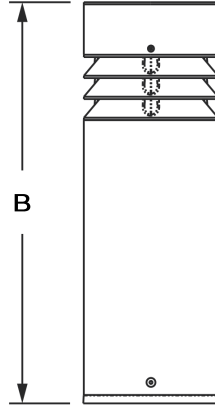

Dimensions		
CAT#	A	B
MLB-42	6"	42"
MLB-36	or	36"
MLB-24	8"	24"