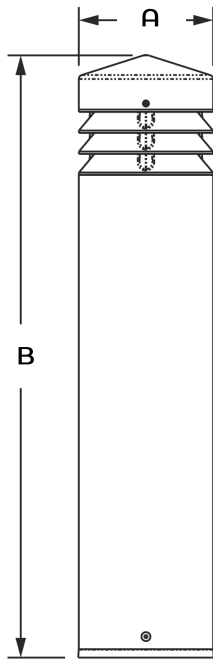

### CONSTRUCTION

- Extruded Aluminum Body with Cast Aluminum Louvers.
- 3Mil Powder Coat Bronze Finish (Standard) various colors available.
- Clear Acrylic Lens (standard).
- Silicone Gasket to Prevent leakage and provide weather-tight protection (IP65)
- Mounting: 12" Anchor Bolts Included

All products are proudly manufactured and/or assembled in the USA

Dimensions		
CAT#	A	B
MLB-42	6"	42"
MLB-36	or	36"
MLB-24	8"	24"

**BASE TEMPLATE**

DIA. 6.00 BC

VANDAL RESISTANT BASE (OPTIONAL)

W/LEVELING NUTS