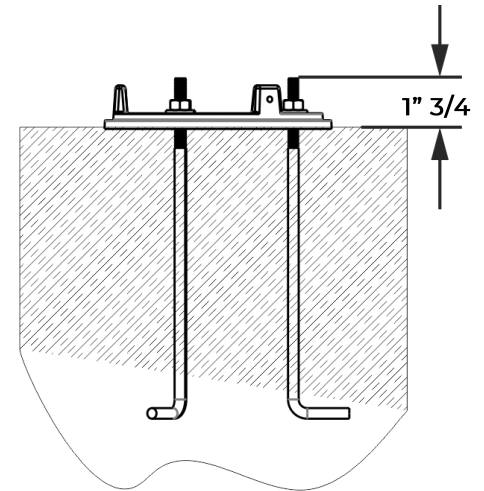

W/ OUT LEVELING NUTS

MODEL #	INPUT POWER	LUMEN OUTPUT	LP/W	COLOR TEMP. (CCT)	CRI	RATED LIFE (L70)	INPUT VOLTAGE	INPUT FREQUENCY
MLB-15CLED	20W	2,754	183	5000K	70+	>200,000	120-277V	50/60HZ
MLB-20CLED	25W	3,308	165	5000K	70+	>200,000	120-277V	50/60HZ
MLB-30CLED	35W	4,403	146	5000K	70+	>200,000	120-277V	50/60HZ