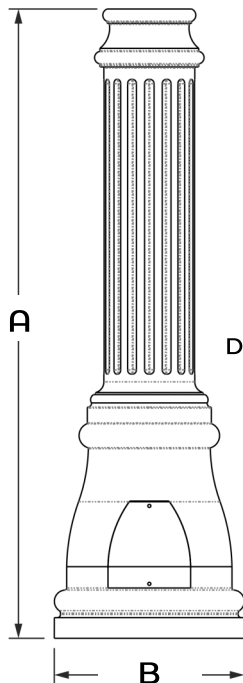

CLP-M40

Door Location