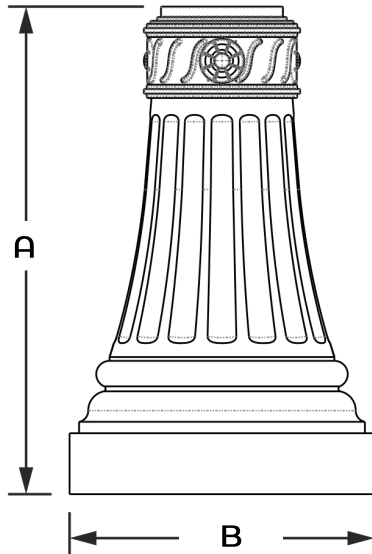

# Decorative Bases

**CLP-M86** 2 Piece Decorative Cast Aluminum (Clamshell).

-CLP-M86-S Base plate 9" Sq.

-CLP-M86-L Base Plate 9" Sq. or 12" Sq.

**Category:** Pathway, Residential or Commercial projects.

**Dimension:** CLP-M86-S 29" tall x 18" OD Base.

CLP-M86-L 36 Tall x 20" OD Base

**Powder Coat Finish:** 3 mils Powder Coat finish.

**Poles Diameter:**

4" OR 5" O.D RSS (Round Straight Steel) 11 or 7 Gauge or RSA (Round Straight Aluminum) .125 or .187 Aluminum

Dimensions		
CAT#	A	B
CLP-M86-S	29	18
CLP-M86-L	36	20

Example: (CLP-M86-S-4-BRZ)

CAT #	POLE O.D	COLOR
CLP-M86 Small (CLP-M86-S)	4" O.D (4")	BRONZE (BRZ) GRAY (GRY)
CLP-M86 Large (CLP-M86-L)	5" O.D (5")	BLACK (BK) WHITE (WH) CUSTOM (CST)

**Poles Diameter:**

3" OR 4" O.D RSS (Round Straight Steel) 11 or 7 Gauge or RSA (Round Straight Aluminum) .125 or .187 Aluminum

Dimensions		
CAT#	A	B
CLP-M40	38"	11" 1/2

Example: (CLP-M40-4-BRZ)

CAT #	POLE O.D	COLOR
CLP-M40	3" O.D (3") 4" O.D (4")	BRONZE (BRZ) GRAY (GRY) BLACK (BK) WHITE (WH) CUSTOM (CST)