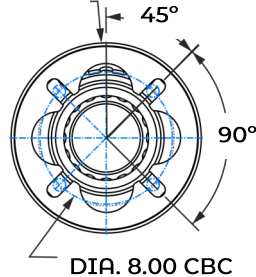

**Dimension:** CLP-M86-S 29" tall x 18" OD Base.

CLP-M86-L 36 Tall x 20" OD Base

**Powder Coat Finish:** 3 mils Powder Coat finish.

**Poles Diameter:**

4" OR 5" O.D RSS (Round Straight Steel) 11 or 7 Gauge or RSA (Round Straight Aluminum) .125 or .187 Aluminum

Dimensions		
CAT#	A	B
CLP-M86-S	29	18
CLP-M86-L	36	20

Example: (CLP-M86-S-4-BRZ)

CAT #	POLE O.D	COLOR
CLP-M86 Small (CLP-M86-S)	4" O.D (4")	BRONZE (BRZ) GRAY (GRY)
CLP-M86 Large (CLP-M86-L)	5" O.D (5")	BLACK (BK) WHITE (WH) CUSTOM (CST)

# CLP-M40

Door Location

**CLP-M40**, Decorative Cast Aluminum. (1 pcs)

**Category:** Pathway, Residential or Commercial projects.

**Dimension:** 38" tall x 11" 1/2 O.D

**Powder Coat Finish:** 3 mils Powder Coat finish.

**Poles Diameter:**

3" OR 4" O.D RSS (Round Straight Steel) 11 or 7 Gauge or RSA (Round Straight Aluminum) .125 or .187 Aluminum

Dimensions		
CAT#	A	B
CLP-M40	38"	11" 1/2

Example: (CLP-M40-4-BRZ)

CAT #	POLE O.D	COLOR
CLP-M40	3" O.D (3") 4" O.D (4")	BRONZE (BRZ) GRAY (GRY) BLACK (BK) WHITE (WH) CUSTOM (CST)